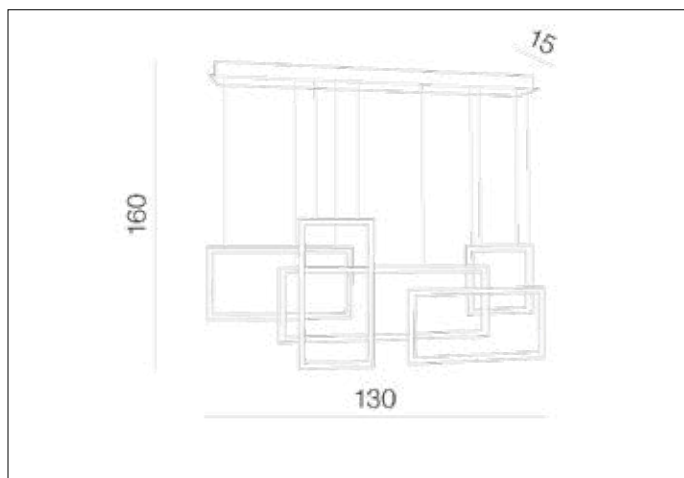

AZzardo[®]
LIGHTING

QUADRATUS BLACK
AZ2850, EAN 5901238428503

Dimensions height / width / length [cm] Product Specifications

Product	160 x 130 x 15
Mounting inlet:	N/A x N/A x N/A
Ceiling base:	5 x 116 x 15
Shades	1x 25,5 ~ 2x 25,5 ~ 1x 25,5 x 1x 25,5 ~ 2x 50,5 ~ 1x 75,5 x 1,5

Line	DECORATIVE
Type	Pendant
Type of track	N/A
Colour	Black
Material	Metal / Acryl
Light source	1
Type of socket	LED INTEGRATED
Lumens	6500
Kelvins	3000
Beam angle	N/A
Dimmable	YES
CCT	N/A
RGB	N/A
RA	N/A
App remote control	N/A
Remote control	N/A
Voltage	230V
Power	105W
Switch location	N/A
Protection class	IP20
Tilt	N/A
Rotation	N/A

Shipping info height / width / length [cm]

BOX 1:	12 x 50 x 122
BOX 2:	N/A x N/A x N/A
BOX 3:	N/A x N/A x N/A
Net weight [kg]	6,3
Gross weight [kg]	7

Energy efficiency

Azzardo Sp. z o.o.
ul. Strzeszyńska 33 60-479 Poznań,
NIP: 929-185-75-07