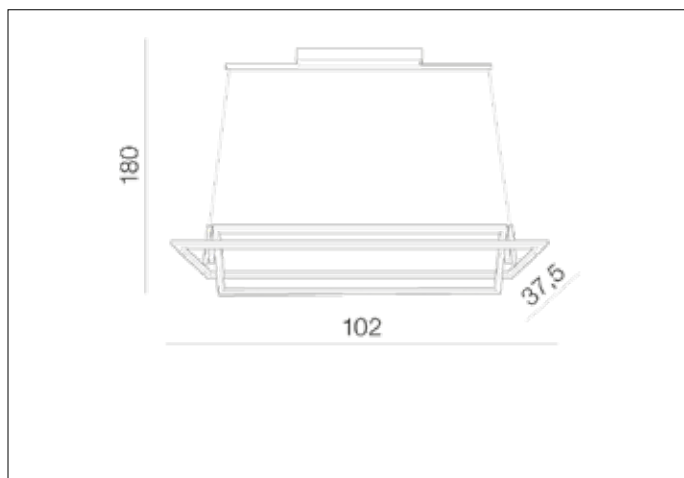

AZzardo[®]
LIGHTING

VIENA BLACK
AZ2849, EAN 5901238428497

Dimensions height / width / length [cm] Product Specifications

Product	180 x 102 x 37,5
Mounting inlet:	N/A x N/A x N/A
Ceiling base:	3,5 x 45 x 8
Shades	N/A x N/A x N/A

Line	DECORATIVE
Type	Pendant
Type of track	N/A
Colour	Black
Material	Aluminium / Acryl
Light source	1
Type of socket	LED INTEGRATED
Lumens	4200
Kelvins	3000
Beam angle	N/A
Dimmable	YES
CCT	N/A
RGB	N/A
RA	N/A
App remote control	N/A
Remote control	N/A
Voltage	230V
Power	70W
Switch location	N/A
Protection class	IP20
Tilt	360°
Rotation	N/A

Shipping info height / width / length [cm]

BOX 1:	11 x 109 x 44
BOX 2:	N/A x N/A x N/A
BOX 3:	N/A x N/A x N/A
Net weight [kg]	4
Gross weight [kg]	4,4

Energy efficiency

Azzardo Sp. z o.o.
ul. Strzeszyńska 33 60-479 Poznań,
NIP: 929-185-75-07