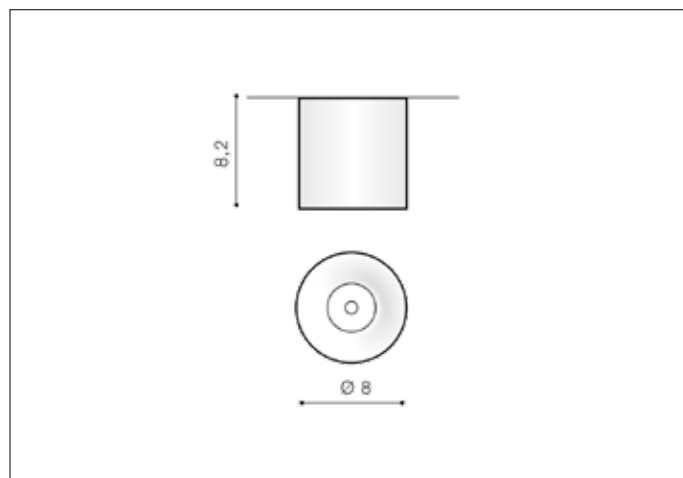

AZzardo[®]
 LIGHTING

MANE GOLD

AZ2846, EAN 5901238428466

Dimensions height / width / length [cm] **Product Specifications**

Product	8,2 x 8 x N/A
Mounting inlet:	N/A x N/A x N/A
Ceiling base:	N/A x N/A x N/A
Shades	N/A x N/A x N/A

Line	TECHNICAL
Type	Exposed Downlight
Type of track	N/A
Colour	Gold
Material	Aluminium
Light source	1
Type of socket	LED INTEGRATED
Lumens	760
Kelvins	3000
Beam angle	27°
Dimmable	N/A
CCT	N/A
RGB	N/A
RA	? 90
App remote control	N/A
Remote control	N/A
Voltage	230V
Power	10W
Switch location	N/A
Protection class	IP20
Tilt	N/A
Rotation	N/A

Shipping info height / width / length [cm]

BOX 1:	9 x 9 x 9
BOX 2:	N/A x N/A x N/A
BOX 3:	N/A x N/A x N/A
Net weight [kg]	0,3
Gross weight [kg]	0,35

Energy efficiency

Azzardo Sp. z o.o.
 ul. Strzeszyńska 33 60-479 Poznań,
 NIP: 929-185-75-07