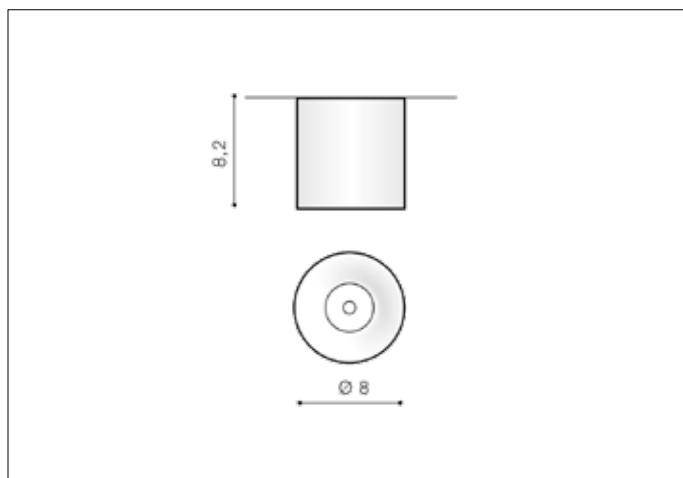

AZzardo[®]
 LIGHTING

MANE WHITE

AZ2845, EAN 5901238428459

Dimensions height / width / length [cm] **Product Specifications**

Product	8,2 x 8 x N/A
Mounting inlet:	N/A x N/A x N/A
Ceiling base:	N/A x N/A x N/A
Shades	N/A x N/A x N/A

Line	TECHNICAL
Type	Exposed Downlight
Type of track	N/A
Colour	White
Material	Aluminium
Light source	1
Type of socket	LED INTEGRATED
Lumens	760
Kelvins	3000
Beam angle	27°
Dimmable	N/A
CCT	N/A
RGB	N/A
RA	? 90
App remote control	N/A
Remote control	N/A
Voltage	230V
Power	10W
Switch location	N/A
Protection class	IP20
Tilt	N/A
Rotation	N/A

Shipping info height / width / length [cm]

BOX 1:	9 x 9 x 9
BOX 2:	N/A x N/A x N/A
BOX 3:	N/A x N/A x N/A
Net weight [kg]	0,3
Gross weight [kg]	0,35

Energy efficiency

Azzardo Sp. z o.o.
 ul. Strzeszyńska 33 60-479 Poznań,
 NIP: 929-185-75-07