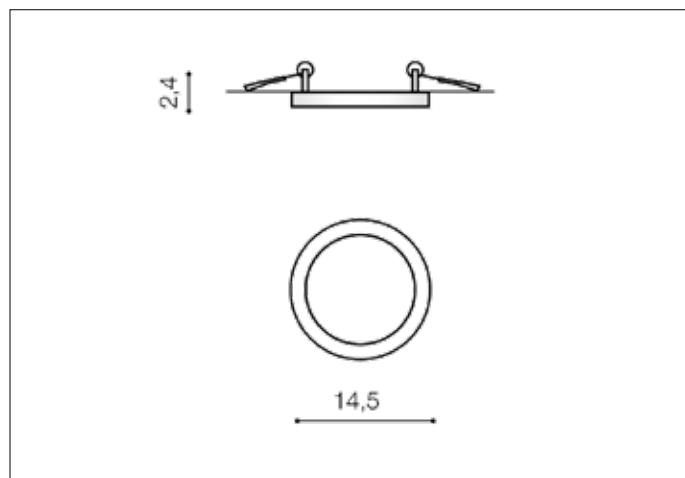

## Dimensions height / width / length [cm] Product Specifications

Product	2,4 x 14,5 x N/A
Mounting inlet:	2,1 x 12,5 x N/A
Ceiling base:	N/A x N/A x N/A
Shades	N/A x N/A x N/A

Line	TECHNICAL
Type	Downlight
Type of track	N/A
Colour	Black
Material	Aluminium / Acryl
Light source	1
Type of socket	LED INTEGRATED
Lumens	1000
Kelvins	3000
Beam angle	N/A
Dimmable	N/A
CCT	N/A
RGB	N/A
RA	N/A
App remote control	N/A
Remote control	N/A
Voltage	230V
Power	12W
Switch location	N/A
Protection class	IP44
Tilt	N/A
Rotation	N/A

## Shipping info height / width / length [cm]

BOX 1:	4 x 19,5 x 15,5
BOX 2:	N/A x N/A x N/A
BOX 3:	N/A x N/A x N/A
Net weight [kg]	0,25
Gross weight [kg]	0,3