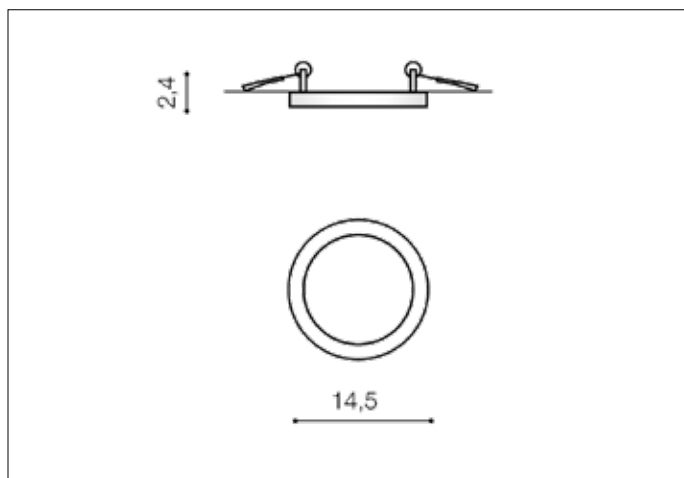

AZzardo[®]
LIGHTING

SLIM 15 ROUND 3000K IP44 CHROME
AZ2838, EAN 5901238428381

Dimensions height / width / length [cm] Product Specifications

Product	2,4 x 14,5 x N/A
Mounting inlet:	2,1 x 12,5 x N/A
Ceiling base:	N/A x N/A x N/A
Shades	N/A x N/A x N/A

Line	TECHNICAL
Type	Downlight
Type of track	N/A
Colour	Chrome
Material	Aluminium / Acryl
Light source	1
Type of socket	LED INTEGRATED
Lumens	1000
Kelvins	3000
Beam angle	N/A
Dimmable	N/A
CCT	N/A
RGB	N/A
RA	N/A
App remote control	N/A
Remote control	N/A
Voltage	230V
Power	12W
Switch location	N/A
Protection class	IP44
Tilt	N/A
Rotation	N/A

Shipping info height / width / length [cm]

BOX 1:	4 x 19,5 x 15,5
BOX 2:	N/A x N/A x N/A
BOX 3:	N/A x N/A x N/A
Net weight [kg]	0,25
Gross weight [kg]	0,3

Energy efficiency

Azzardo Sp. z o.o.
ul. Strzeszyńska 33 60-479 Poznań,
NIP: 929-185-75-07