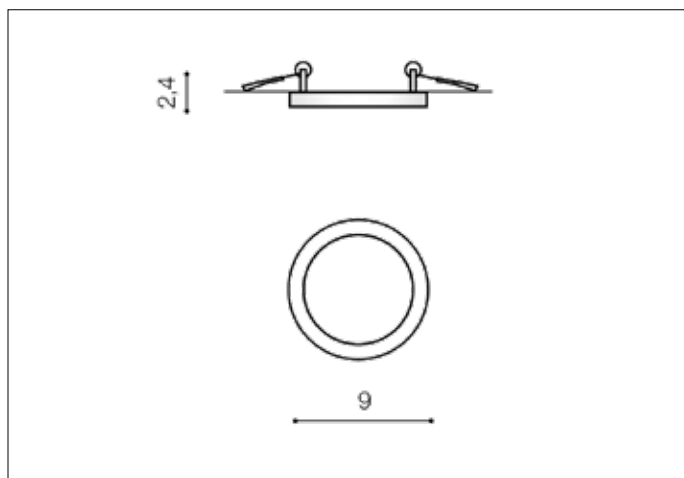

AZzardo[®]
LIGHTING

SLIM 9 ROUND 4000K IP44 BLACK
AZ2835, EAN 5901238428350

Dimensions height / width / length [cm] Product Specifications

Product	2,4 x 9 x N/A
Mounting inlet:	1,5 x 7,4 x N/A
Ceiling base:	N/A x N/A x N/A
Shades	N/A x N/A x N/A

Line	TECHNICAL
Type	Downlight
Type of track	N/A
Colour	Black
Material	Aluminium / Acryl
Light source	1
Type of socket	LED INTEGRATED
Lumens	500
Kelvins	4000
Beam angle	N/A
Dimmable	N/A
CCT	N/A
RGB	N/A
RA	N/A
App remote control	N/A
Remote control	N/A
Voltage	230V
Power	6W
Switch location	N/A
Protection class	IP44
Tilt	N/A
Rotation	N/A

Shipping info height / width / length [cm]

BOX 1:	4 x 13,5 x 10
BOX 2:	N/A x N/A x N/A
BOX 3:	N/A x N/A x N/A
Net weight [kg]	0,1
Gross weight [kg]	0,15

Energy efficiency

Azzardo Sp. z o.o.
ul. Strzeszyńska 33 60-479 Poznań,
NIP: 929-185-75-07