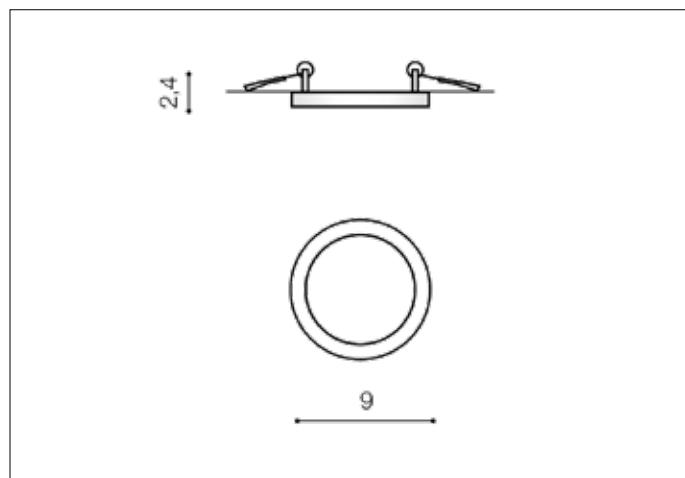

## Dimensions height / width / length [cm] Product Specifications

Product	2,4 x 9 x N/A
Mounting inlet:	1,5 x 7,4 x N/A
Ceiling base:	N/A x N/A x N/A
Shades	N/A x N/A x N/A

Line	TECHNICAL
Type	Downlight
Type of track	N/A
Colour	White
Material	Aluminium / Acryl
Light source	1
Type of socket	LED INTEGRATED
Lumens	500
Kelvins	4000
Beam angle	N/A
Dimmable	N/A
CCT	N/A
RGB	N/A
RA	N/A
App remote control	N/A
Remote control	N/A
Voltage	230V
Power	6W
Switch location	N/A
Protection class	IP44
Tilt	N/A
Rotation	N/A

## Shipping info height / width / length [cm]

BOX 1:	4 x 13,5 x 10
BOX 2:	N/A x N/A x N/A
BOX 3:	N/A x N/A x N/A
Net weight [kg]	0,1
Gross weight [kg]	0,15