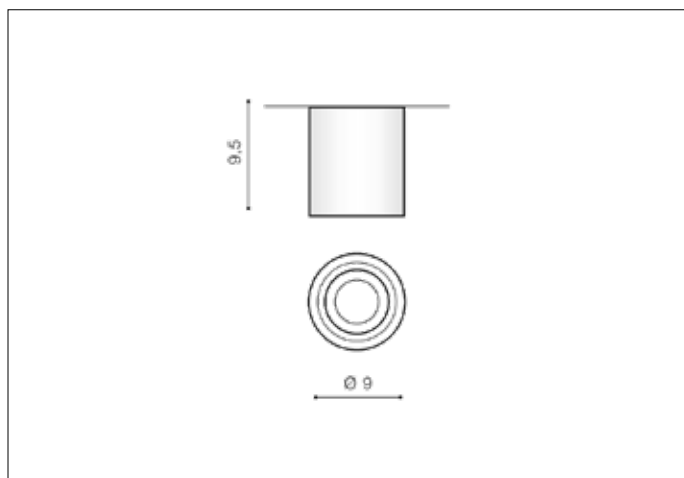

AZzardo[®]
LIGHTING

BRANT BLACK
AZ2819, EAN 5901238428190

Dimensions height / width / length [cm] Product Specifications

Product	9,5 x 9 x N/A
Mounting inlet:	N/A x N/A x N/A
Ceiling base:	N/A x N/A x N/A
Shades	N/A x N/A x N/A

Line	DECORATIVE
Type	Exposed Downlight
Type of track	N/A
Colour	Black
Material	Aluminium
Light source	1
Type of socket	GU10
Lumens	N/A
Kelvins	N/A
Beam angle	N/A
Dimmable	N/A
CCT	N/A
RGB	N/A
RA	N/A
App remote control	N/A
Remote control	N/A
Voltage	230V
Power	max LED 50W
Switch location	N/A
Protection class	IP20
Tilt	20°
Rotation	N/A

Shipping info height / width / length [cm]

BOX 1:	11 x 10 x 10
BOX 2:	N/A x N/A x N/A
BOX 3:	N/A x N/A x N/A
Net weight [kg]	0,4
Gross weight [kg]	0,45

Energy efficiency

N/A

Azzardo Sp. z o.o.
ul. Strzeszyńska 33 60-479 Poznań,
NIP: 929-185-75-07