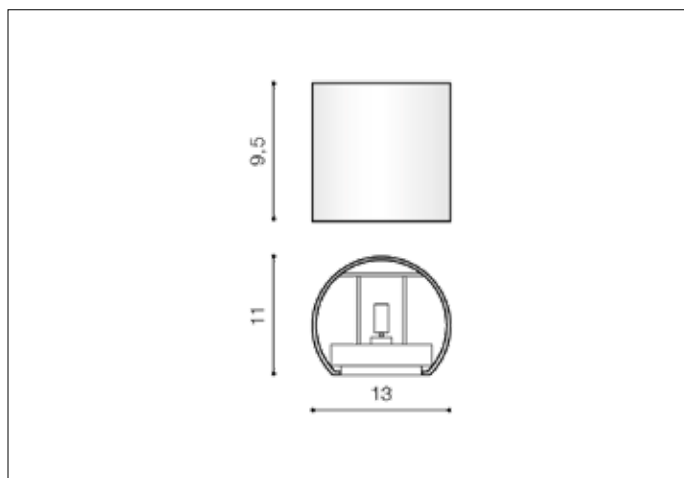

AZzardo[®]
LIGHTING

LETICIA 2 BLACK/GO
AZ2815, EAN 5901238428152

Dimensions height / width / length [cm] Product Specifications

Product	9,5 x 13 x 11
Mounting inlet:	N/A x N/A x N/A
Ceiling base:	N/A x N/A x N/A
Shades	N/A x N/A x N/A

Line	TECHNICAL
Type	Wall
Type of track	N/A
Colour	Black / Gold
Material	Aluminium
Light source	1
Type of socket	G9
Lumens	N/A
Kelvins	N/A
Beam angle	N/A
Dimmable	N/A
CCT	N/A
RGB	N/A
RA	N/A
App remote control	N/A
Remote control	N/A
Voltage	230V
Power	max LED 40W
Switch location	N/A
Protection class	IP20
Tilt	60°
Rotation	N/A

Shipping info height / width / length [cm]

BOX 1:	10,5 x 13,5 x 12
BOX 2:	N/A x N/A x N/A
BOX 3:	N/A x N/A x N/A
Net weight [kg]	0,5
Gross weight [kg]	0,6

Energy efficiency

Azzardo Sp. z o.o.
ul. Strzeszyńska 33 60-479 Poznań,
NIP: 929-185-75-07