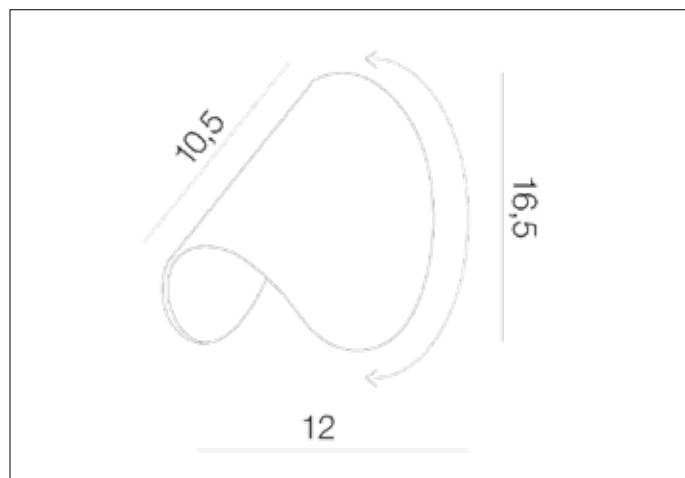

**AZzardo**<sup>®</sup>  
 LIGHTING

CERES WHITE

AZ2798, EAN 5901238427988

**Dimensions** height / width / length [cm] **Product Specifications**

Product	10,5 x 16,5 x 12
Mounting inlet:	N/A x N/A x N/A
Ceiling base:	N/A x N/A x N/A
Shades	N/A x N/A x N/A

Line	DECORATIVE
Type	Wall
Type of track	N/A
Colour	White
Material	Aluminium
Light source	1
Type of socket	LED INTEGRATED
Lumens	720
Kelvins	3000
Beam angle	N/A
Dimmable	N/A
CCT	N/A
RGB	N/A
RA	N/A
App remote control	N/A
Remote control	N/A
Voltage	230V
Power	6W
Switch location	N/A
Protection class	IP44
Tilt	120°
Rotation	180°

**Shipping info** height / width / length [cm]

BOX 1:	12 x 19 x 11
BOX 2:	N/A x N/A x N/A
BOX 3:	N/A x N/A x N/A
Net weight [kg]	0,5
Gross weight [kg]	0,6

**Energy efficiency**

Azzardo Sp. z o.o.  
 ul. Strzeszyńska 33 60-479 Poznań,  
 NIP: 929-185-75-07