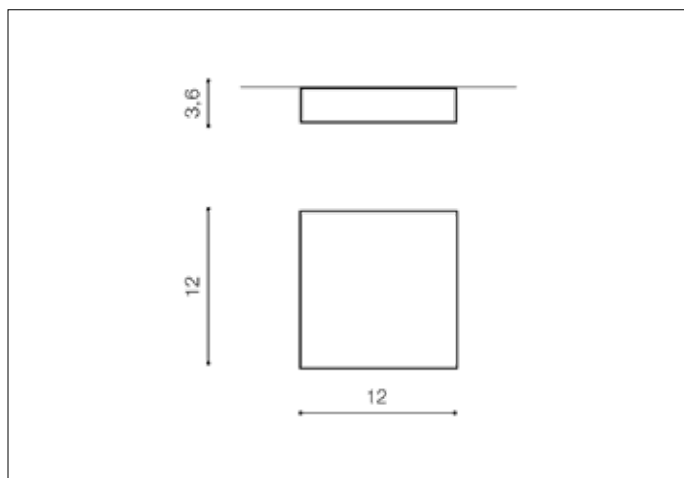

AZzardo[®]
LIGHTING

FALCO 12 4000K WHITE
AZ2781, EAN 5901238427810

Dimensions height / width / length [cm] Product Specifications

Product	3,6 x 12 x 12
Mounting inlet:	N/A x N/A x N/A
Ceiling base:	N/A x N/A x N/A
Shades	N/A x N/A x N/A

Line	TECHNICAL
Type	Exposed Downlight
Type of track	N/A
Colour	White
Material	Acryl / Aluminium
Light source	1
Type of socket	LED INTEGRATED
Lumens	955
Kelvins	4000
Beam angle	114°
Dimmable	N/A
CCT	N/A
RGB	N/A
RA	? 80
App remote control	N/A
Remote control	N/A
Voltage	230V
Power	12W
Switch location	N/A
Protection class	IP20
Tilt	N/A
Rotation	N/A

Shipping info height / width / length [cm]

BOX 1:	4,5 x 12,5 x 12,5
BOX 2:	N/A x N/A x N/A
BOX 3:	N/A x N/A x N/A
Net weight [kg]	0,45
Gross weight [kg]	0,5

Energy efficiency

Azzardo Sp. z o.o.
ul. Strzeszyńska 33 60-479 Poznań,
NIP: 929-185-75-07