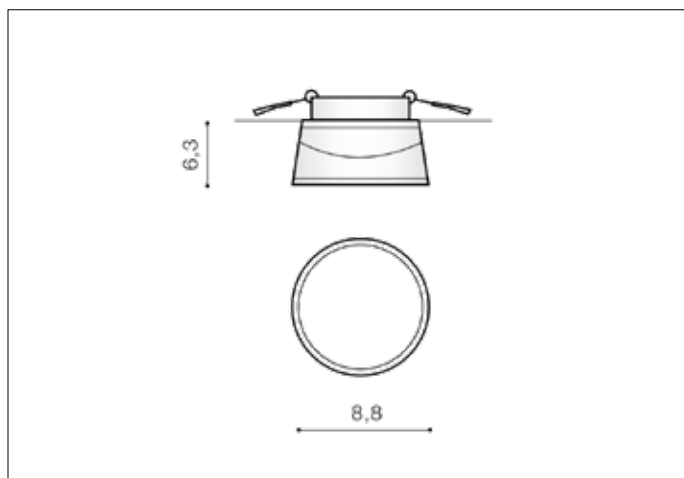

AZzardo[®]
LIGHTING

UNA 4000K CHROME
AZ2773, EAN 5901238427735

Dimensions height / width / length [cm] Product Specifications

Product	6,3 x 8,8 x N/A
Mounting inlet:	2 x 6,2 x N/A
Ceiling base:	N/A x N/A x N/A
Shades	N/A x N/A x N/A

Line	TECHNICAL
Type	Downlight
Type of track	N/A
Colour	Clear
Material	Aluminium / Glass
Light source	1
Type of socket	LED INTEGRATED
Lumens	590
Kelvins	4000
Beam angle	N/A
Dimmable	N/A
CCT	N/A
RGB	N/A
RA	N/A
App remote control	N/A
Remote control	N/A
Voltage	230V
Power	7W
Switch location	N/A
Protection class	IP44
Tilt	N/A
Rotation	N/A

Shipping info height / width / length [cm]

BOX 1:	8 x 10 x 10
BOX 2:	N/A x N/A x N/A
BOX 3:	N/A x N/A x N/A
Net weight [kg]	0,3
Gross weight [kg]	0,35

Energy efficiency

Azzardo Sp. z o.o.
ul. Strzeszyńska 33 60-479 Poznań,
NIP: 929-185-75-07