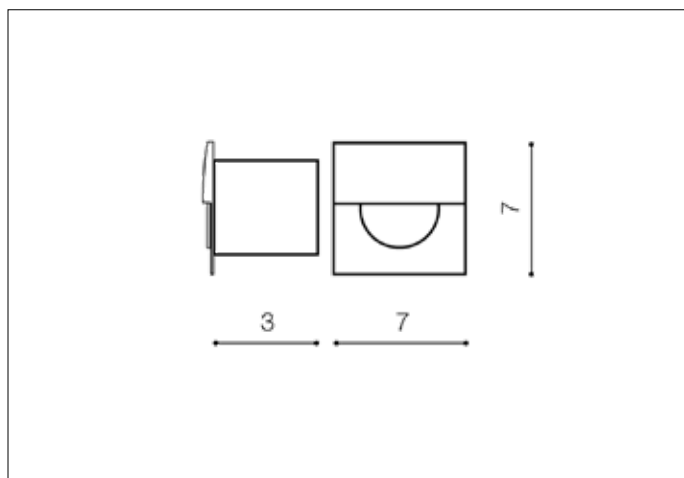

AZzardo[®]
 LIGHTING

 SANE 60 BLACK
 AZ2768, EAN 5901238427681

Dimensions height / width / length [cm] **Product Specifications**

Product	7 x 7 x 3
Mounting inlet:	5 x 5 x 2,5
Ceiling base:	N/A x N/A x N/A
Shades	N/A x N/A x N/A

Line	TECHNICAL
Type	Stairs
Type of track	N/A
Colour	Black
Material	Acryl / Aluminium
Light source	1
Type of socket	LED INTEGRATED
Lumens	170
Kelvins	3000
Beam angle	N/A
Dimmable	N/A
CCT	N/A
RGB	N/A
RA	N/A
App remote control	N/A
Remote control	N/A
Voltage	230V
Power	2W
Switch location	N/A
Protection class	IP20
Tilt	N/A
Rotation	N/A

Shipping info height / width / length [cm]

BOX 1:	6 x 10 x 10
BOX 2:	N/A x N/A x N/A
BOX 3:	N/A x N/A x N/A
Net weight [kg]	0,15
Gross weight [kg]	0,18

Energy efficiency

Azzardo Sp. z o.o.
 ul. Strzeszyńska 33 60-479 Poznań,
 NIP: 929-185-75-07