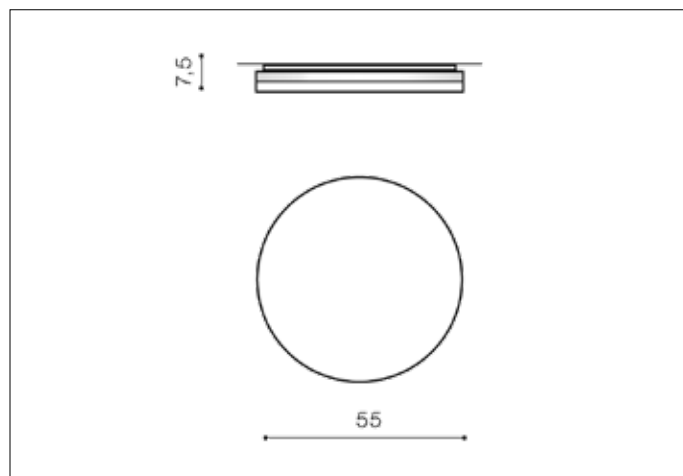

## Dimensions height / width / length [cm] Product Specifications

Product	7,5 x 55 x N/A
Mounting inlet:	N/A x N/A x N/A
Ceiling base:	N/A x N/A x N/A
Shades	N/A x N/A x N/A

Line	TECHNICAL
Type	Top
Type of track	N/A
Colour	White
Material	Acryl / Metal
Light source	1
Type of socket	LED INTEGRATED
Lumens	4500
Kelvins	2700 ~ 6500
Beam angle	120°
Dimmable	YES
CCT	YES
RGB	YES
RA	? 80
App remote control	N/A
Remote control	YES
Voltage	230V
Power	55W
Switch location	N/A
Protection class	IP20
Tilt	N/A
Rotation	N/A

## Shipping info height / width / length [cm]

BOX 1:	11,5 x 62 x 62
BOX 2:	N/A x N/A x N/A
BOX 3:	N/A x N/A x N/A
Net weight [kg]	3,4
Gross weight [kg]	3,8