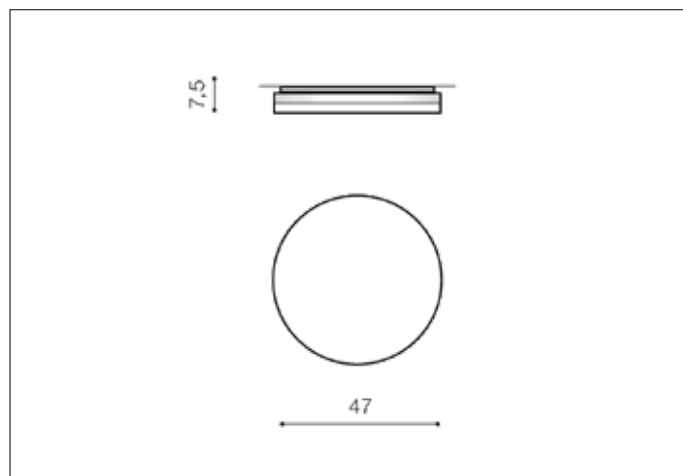

AZzardo[®]
LIGHTING

SONA 47 CCT WHITE
AZ2761, EAN 5901238427612

Dimensions height / width / length [cm] Product Specifications

Product	7,5 x 47 x N/A
Mounting inlet:	N/A x N/A x N/A
Ceiling base:	N/A x N/A x N/A
Shades	N/A x N/A x N/A

Line	TECHNICAL
Type	Top
Type of track	N/A
Colour	White
Material	Acryl / Metal
Light source	1
Type of socket	LED INTEGRATED
Lumens	4000
Kelvins	2700 ~ 6500
Beam angle	123°
Dimmable	YES
CCT	YES
RGB	YES
RA	? 80
App remote control	N/A
Remote control	YES
Voltage	230V
Power	45W
Switch location	N/A
Protection class	IP20
Tilt	N/A
Rotation	N/A

Shipping info height / width / length [cm]

BOX 1:	11,5 x 54 x 54
BOX 2:	N/A x N/A x N/A
BOX 3:	N/A x N/A x N/A
Net weight [kg]	2,7
Gross weight [kg]	3

Energy efficiency

Azzardo Sp. z o.o.
ul. Strzeszyńska 33 60-479 Poznań,
NIP: 929-185-75-07