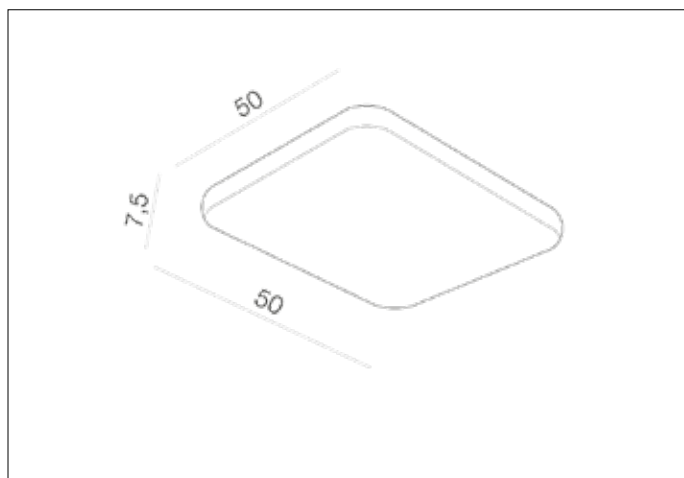

AZzardo[®]
LIGHTING

QUADRO 50 LED CCT GOLD
AZ2760, EAN 5901238427605

Dimensions height / width / length [cm] Product Specifications

Product	7,5 x 50 x 50
Mounting inlet:	N/A x N/A x N/A
Ceiling base:	N/A x N/A x N/A
Shades	N/A x N/A x N/A

Line	TECHNICAL
Type	Top
Type of track	N/A
Colour	Gold
Material	Metal / PC
Light source	1
Type of socket	LED INTEGRATED
Lumens	4610
Kelvins	3000 ~ 6500
Beam angle	111°
Dimmable	YES
CCT	YES
RGB	N/A
RA	? 80
App remote control	N/A
Remote control	YES
Voltage	230V
Power	60W
Switch location	N/A
Protection class	IP20
Tilt	N/A
Rotation	N/A

Shipping info height / width / length [cm]

BOX 1:	12 x 57 x 57
BOX 2:	N/A x N/A x N/A
BOX 3:	N/A x N/A x N/A
Net weight [kg]	3,1
Gross weight [kg]	3,4

Energy efficiency

Azzardo Sp. z o.o.
ul. Strzeszyńska 33 60-479 Poznań,
NIP: 929-185-75-07