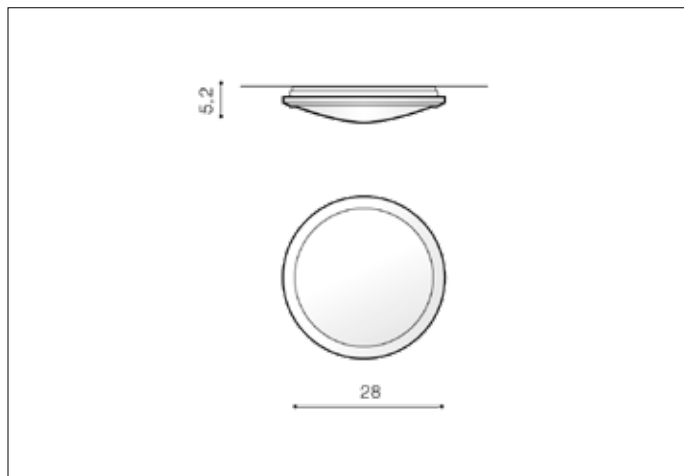

## Dimensions height / width / length [cm] Product Specifications

Product	5,2 x 28 x N/A
Mounting inlet:	N/A x N/A x N/A
Ceiling base:	N/A x N/A x N/A
Shades	N/A x N/A x N/A

Line	TECHNICAL
Type	Top
Type of track	N/A
Colour	Chrome
Material	Metal / PC
Light source	1
Type of socket	LED INTEGRATED
Lumens	560
Kelvins	3000
Beam angle	115°
Dimmable	N/A
CCT	N/A
RGB	N/A
RA	? 80
App remote control	N/A
Remote control	N/A
Voltage	230V
Power	10W
Switch location	N/A
Protection class	IP20
Tilt	N/A
Rotation	N/A

## Shipping info height / width / length [cm]

BOX 1:	30 x 30 x 7
BOX 2:	N/A x N/A x N/A
BOX 3:	N/A x N/A x N/A
Net weight [kg]	0,48
Gross weight [kg]	0,63