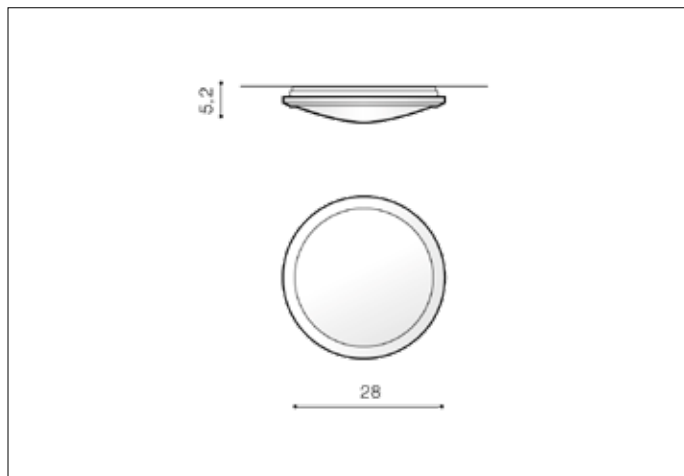

AZzardo[®]
LIGHTING

JUNONA 28 4000K CHROME
AZ2746, EAN 5901238427469

Dimensions height / width / length [cm] Product Specifications

Product	5,2 x 28 x N/A
Mounting inlet:	N/A x N/A x N/A
Ceiling base:	N/A x N/A x N/A
Shades	N/A x N/A x N/A

Line	TECHNICAL
Type	Top
Type of track	N/A
Colour	Chrome
Material	Metal / PC
Light source	1
Type of socket	LED INTEGRATED
Lumens	590
Kelvins	4000
Beam angle	115°
Dimmable	N/A
CCT	N/A
RGB	N/A
RA	? 80
App remote control	N/A
Remote control	N/A
Voltage	230V
Power	10W
Switch location	N/A
Protection class	IP20
Tilt	N/A
Rotation	N/A

Shipping info height / width / length [cm]

BOX 1:	30 x 30 x 7
BOX 2:	N/A x N/A x N/A
BOX 3:	N/A x N/A x N/A
Net weight [kg]	0,48
Gross weight [kg]	0,63

Energy efficiency

Azzardo Sp. z o.o.
ul. Strzeszyńska 33 60-479 Poznań,
NIP: 929-185-75-07