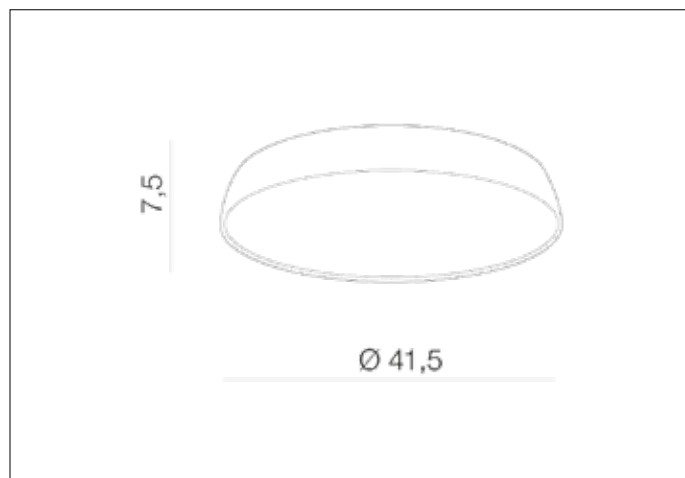

**AZzardo**<sup>®</sup>  
LIGHTING

CORTONA 41 4000K WHITE  
AZ2730, EAN 5901238427308

## Dimensions height / width / length [cm] Product Specifications

Product	7,5 x 41,5 x N/A
Mounting inlet:	N/A x N/A x N/A
Ceiling base:	N/A x N/A x N/A
Shades	N/A x N/A x N/A

Line	TECHNICAL
Type	Top
Type of track	N/A
Colour	White
Material	Acryl / Aluminium
Light source	1
Type of socket	LED INTEGRATED
Lumens	1600
Kelvins	4000
Beam angle	116°
Dimmable	N/A
CCT	N/A
RGB	N/A
RA	? 80
App remote control	N/A
Remote control	N/A
Voltage	230V
Power	24W
Switch location	N/A
Protection class	IP20
Tilt	N/A
Rotation	N/A

## Shipping info height / width / length [cm]

BOX 1:	14 x 49 x 49
BOX 2:	N/A x N/A x N/A
BOX 3:	N/A x N/A x N/A
Net weight [kg]	1,6
Gross weight [kg]	1,8