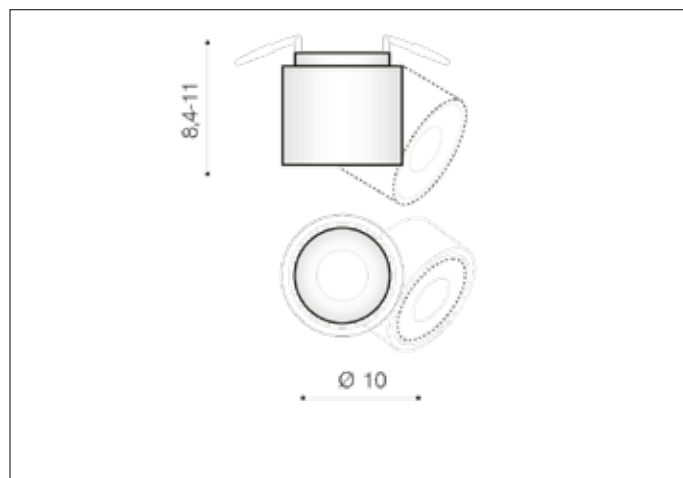

**AZzardo**<sup>®</sup>  
 LIGHTING

COSTA WHITE

AZ2705, EAN 5901238428565

**Dimensions** height / width / length [cm] **Product Specifications**

Product	10,5 ~ 14 x 10 ~ 15 x 10
Mounting inlet:	N/A x N/A x N/A
Ceiling base:	4,8 x 10 x N/A
Shades	5,5 x 10 x N/A

**Shipping info** height / width / length [cm]

BOX 1:	11,5 x 10,5 x 10,5
BOX 2:	N/A x N/A x N/A
BOX 3:	N/A x N/A x N/A
Net weight [kg]	0,5
Gross weight [kg]	0,55

**Energy efficiency**

Azzardo Sp. z o.o.

ul. Strzeszyńska 33 60-479 Poznań,

NIP: 929-185-75-07

[www.azzardolighting.com](http://www.azzardolighting.com)

Line	TECHNICAL
Type	Exposed Downlight
Type of track	N/A
Colour	White
Material	Aluminium
Light source	1
Type of socket	LED INTEGRATED
Lumens	885
Kelvins	3000
Beam angle	24°
Dimmable	N/A
CCT	N/A
RGB	N/A
RA	? 80
App remote control	N/A
Remote control	N/A
Voltage	230V
Power	12W
Switch location	N/A
Protection class	IP20
Tilt	90°
Rotation	350°