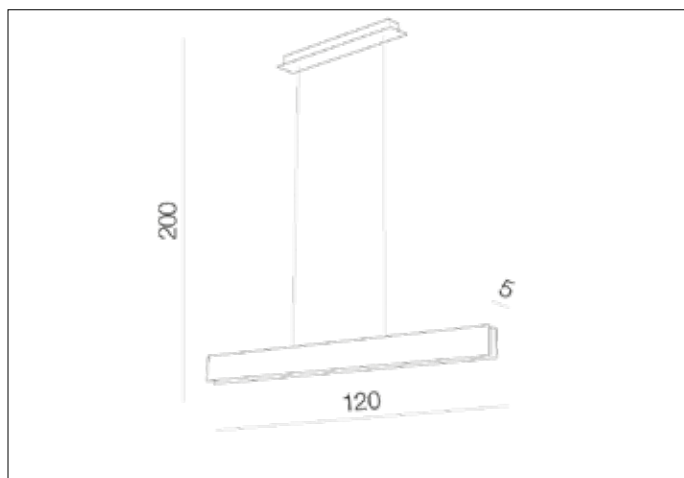

AZzardo[®]
LIGHTING

LARIA WOOD
AZ2700, EAN 5901238427001

Dimensions height / width / length [cm] Product Specifications

Product	200 x 120 x 5
Mounting inlet:	N/A x N/A x N/A
Ceiling base:	5 x 53 x 9
Shades	9 x 120 x 5

Line	DECORATIVE
Type	Pendant
Type of track	N/A
Colour	Wood
Material	Wood / Acryl
Light source	1
Type of socket	LED INTEGRATED
Lumens	3000
Kelvins	3000
Beam angle	N/A
Dimmable	N/A
CCT	N/A
RGB	N/A
RA	N/A
App remote control	N/A
Remote control	N/A
Voltage	230V
Power	10 ~ 40W
Switch location	N/A
Protection class	IP20
Tilt	N/A
Rotation	N/A

Shipping info height / width / length [cm]

BOX 1:	15 x 18 x 125
BOX 2:	N/A x N/A x N/A
BOX 3:	N/A x N/A x N/A
Net weight [kg]	5,3
Gross weight [kg]	5,8

Energy efficiency

Azzardo Sp. z o.o.
ul. Strzeszyńska 33 60-479 Poznań,
NIP: 929-185-75-07