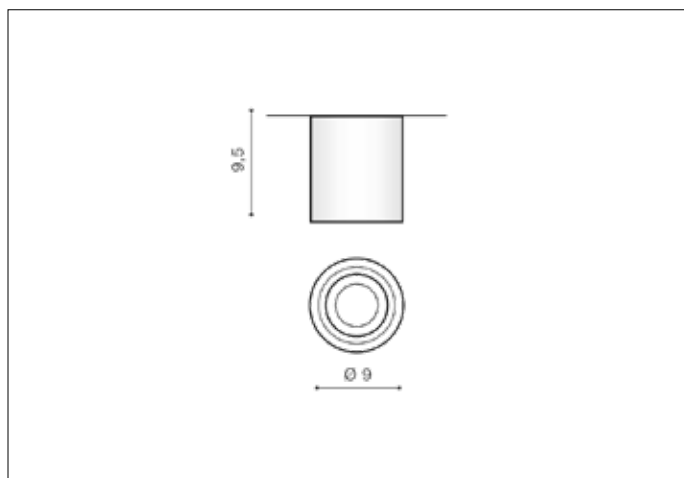

AZzardo[®]
LIGHTING

BRANT IP44 CHROME
AZ2691, EAN 5901238426912

Dimensions height / width / length [cm] Product Specifications

Product	9,5 x 9 x N/A
Mounting inlet:	N/A x N/A x N/A
Ceiling base:	N/A x N/A x N/A
Shades	N/A x N/A x N/A

Line	DECORATIVE
Type	Exposed Downlight
Type of track	N/A
Colour	Chrome
Material	Aluminium
Light source	1
Type of socket	GU10
Lumens	N/A
Kelvins	N/A
Beam angle	N/A
Dimmable	N/A
CCT	N/A
RGB	N/A
RA	N/A
App remote control	N/A
Remote control	N/A
Voltage	230V
Power	max LED 50W
Switch location	N/A
Protection class	IP44
Tilt	N/A
Rotation	N/A

Shipping info height / width / length [cm]

BOX 1:	11 x 10 x 10
BOX 2:	N/A x N/A x N/A
BOX 3:	N/A x N/A x N/A
Net weight [kg]	0,4
Gross weight [kg]	0,45

Energy efficiency

N/A

Azzardo Sp. z o.o.
ul. Strzeszyńska 33 60-479 Poznań,
NIP: 929-185-75-07