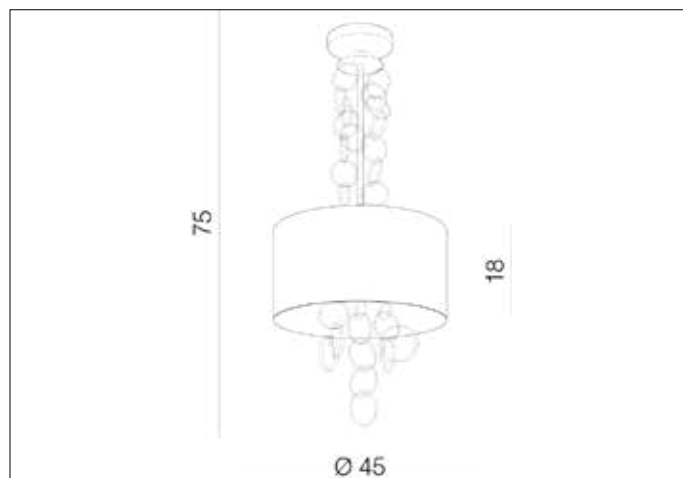

**AZzardo**<sup>®</sup>  
 LIGHTING

KATE BLACK

AZ2678, EAN 5901238426783

**Dimensions** height / width / length [cm] **Product Specifications**

Product	75 x 45 x N/A
Mounting inlet:	N/A x N/A x N/A
Ceiling base:	2,5 x 12 x N/A
Shades	18 x 45 x N/A

Line	DECORATIVE
Type	Pendant
Type of track	N/A
Colour	Black / Gold
Material	Fabric / Metal
Light source	4
Type of socket	E14
Lumens	N/A
Kelvins	N/A
Beam angle	N/A
Dimmable	N/A
CCT	N/A
RGB	N/A
RA	N/A
App remote control	N/A
Remote control	N/A
Voltage	230V
Power	max LED 40W
Switch location	N/A
Protection class	IP20
Tilt	N/A
Rotation	N/A

**Shipping info** height / width / length [cm]

BOX 1:	22 x 48 x 48
BOX 2:	N/A x N/A x N/A
BOX 3:	N/A x N/A x N/A
Net weight [kg]	2,3
Gross weight [kg]	2,6

**Energy efficiency**

N/A

Azzardo Sp. z o.o.  
 ul. Strzeszyńska 33 60-479 Poznań,  
 NIP: 929-185-75-07