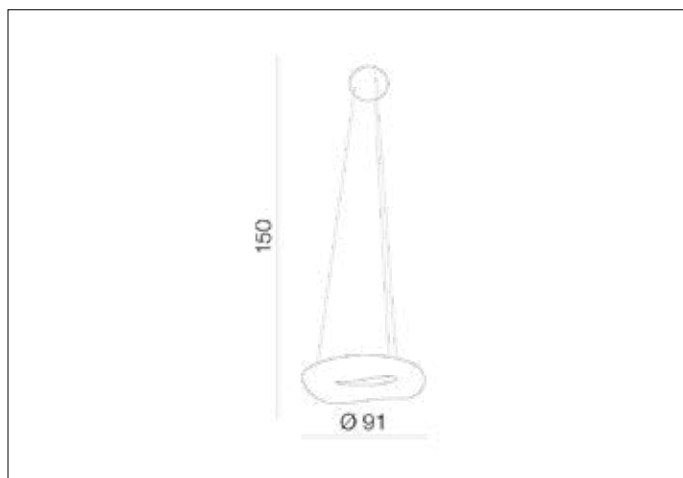

AZzardo[®]
LIGHTING

DONUT PENDANT 91 CCT
AZ2675, EAN 5901238426752

Dimensions height / width / length [cm] Product Specifications

Product	150 x 91 x N/A
Mounting inlet:	N/A x N/A x N/A
Ceiling base:	8 x 31 x N/A
Shades	11 x 91 x N/A

Line	DECORATIVE
Type	Pendant
Type of track	N/A
Colour	White
Material	Acryl / Metal
Light source	1
Type of socket	LED INTEGRATED
Lumens	18360
Kelvins	2700 ~ 6000
Beam angle	N/A
Dimmable	YES
CCT	YES
RGB	N/A
RA	N/A
App remote control	N/A
Remote control	YES
Voltage	230V
Power	216W
Switch location	N/A
Protection class	IP20
Tilt	N/A
Rotation	N/A

Shipping info height / width / length [cm]

BOX 1:	18 x 98 x 98
BOX 2:	N/A x N/A x N/A
BOX 3:	N/A x N/A x N/A
Net weight [kg]	8
Gross weight [kg]	8,7

Energy efficiency

Azzardo Sp. z o.o.
ul. Strzeszyńska 33 60-479 Poznań,
NIP: 929-185-75-07