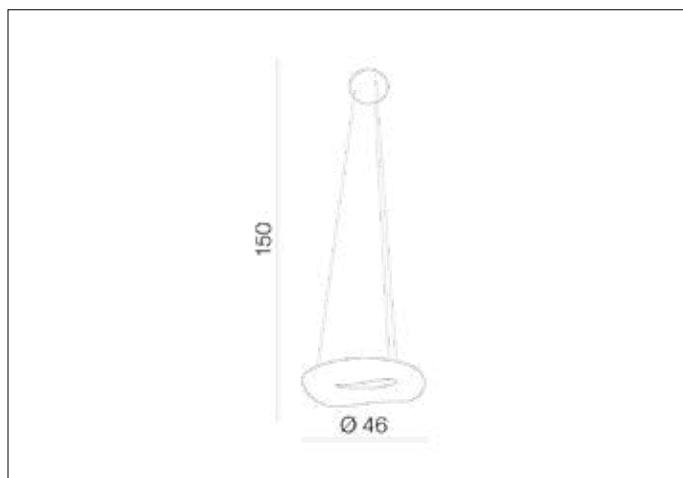

AZzardo[®]
 LIGHTING

 DONUT PENDANT 46 CCT
 AZ2672, EAN 5901238426721

Dimensions height / width / length [cm] **Product Specifications**

Product	150 x 46 x N/A
Mounting inlet:	N/A x N/A x N/A
Ceiling base:	7 x 20 x N/A
Shades	7 x 46 x N/A

Line	DECORATIVE
Type	Pendant
Type of track	N/A
Colour	White
Material	Acryl / Metal
Light source	1
Type of socket	LED INTEGRATED
Lumens	5440
Kelvins	2700 ~ 6000
Beam angle	N/A
Dimmable	YES
CCT	YES
RGB	N/A
RA	N/A
App remote control	N/A
Remote control	YES
Voltage	230V
Power	64W
Switch location	N/A
Protection class	IP20
Tilt	N/A
Rotation	N/A

Shipping info height / width / length [cm]

BOX 1:	14 x 53 x 53
BOX 2:	N/A x N/A x N/A
BOX 3:	N/A x N/A x N/A
Net weight [kg]	2,3
Gross weight [kg]	2,6

Energy efficiency

Azzardo Sp. z o.o.
 ul. Strzeszyńska 33 60-479 Poznań,
 NIP: 929-185-75-07