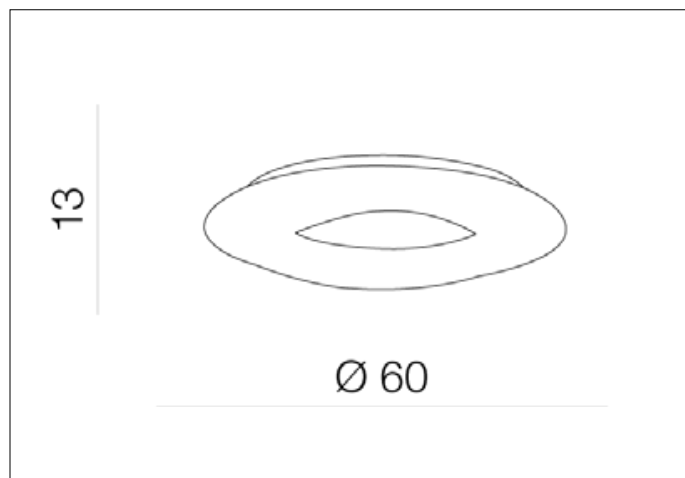

AZzardo[®]
LIGHTING

DONUT TOP 60 CCT
AZ2669, EAN 5901238426691

Dimensions height / width / length [cm] Product Specifications

Product	13 x 60 x N/A
Mounting inlet:	N/A x N/A x N/A
Ceiling base:	N/A x N/A x N/A
Shades	N/A x N/A x N/A

Line	DECORATIVE
Type	Top
Type of track	N/A
Colour	White
Material	Acryl / Metal
Light source	1
Type of socket	LED INTEGRATED
Lumens	6460
Kelvins	2700 ~ 6000
Beam angle	N/A
Dimmable	YES
CCT	YES
RGB	N/A
RA	N/A
App remote control	N/A
Remote control	YES
Voltage	230V
Power	76W
Switch location	N/A
Protection class	IP20
Tilt	N/A
Rotation	N/A

Shipping info height / width / length [cm]

BOX 1:	19 x 68 x 68
BOX 2:	N/A x N/A x N/A
BOX 3:	N/A x N/A x N/A
Net weight [kg]	4,5
Gross weight [kg]	5

Energy efficiency

Azzardo Sp. z o.o.
ul. Strzeszyńska 33 60-479 Poznań,
NIP: 929-185-75-07