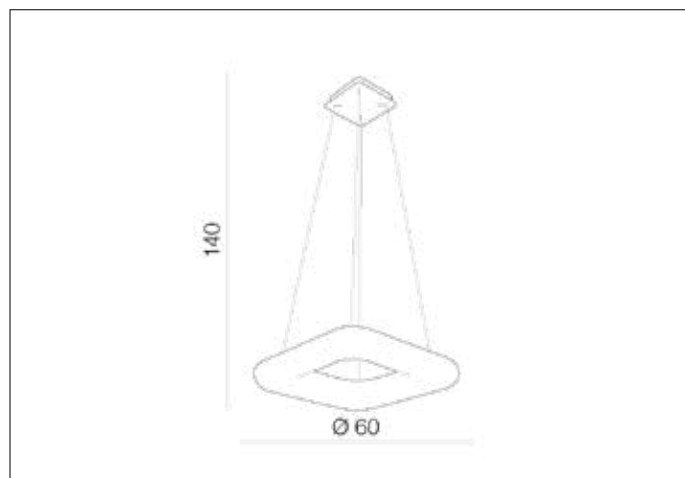

**AZzardo**<sup>®</sup>  
LIGHTING

DONUT SQUARE PENDANT 60 CCT  
AZ2667, EAN 5901238426677

### Dimensions height / width / length [cm] Product Specifications

Product	140 x 60 x N/A
Mounting inlet:	N/A x N/A x N/A
Ceiling base:	4 x 21 x N/A
Shades	8 x 60 x 60

Line	DECORATIVE
Type	Pendant
Type of track	N/A
Colour	White
Material	Acryl
Light source	1
Type of socket	LED INTEGRATED
Lumens	7140
Kelvins	2700 ~ 6000
Beam angle	N/A
Dimmable	YES
CCT	YES
RGB	N/A
RA	N/A
App remote control	N/A
Remote control	YES
Voltage	230V
Power	84W
Switch location	N/A
Protection class	IP20
Tilt	N/A
Rotation	N/A

### Shipping info height / width / length [cm]

BOX 1:	15 x 67 x 67
BOX 2:	N/A x N/A x N/A
BOX 3:	N/A x N/A x N/A
Net weight [kg]	4,7
Gross weight [kg]	5,2