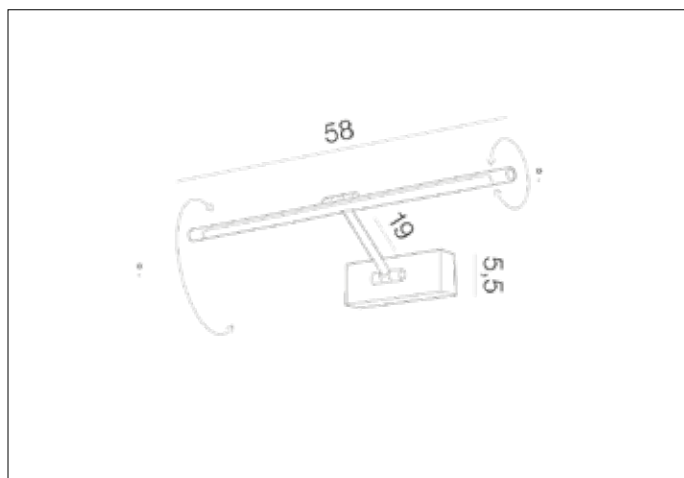

AZzardo[®]
LIGHTING

DAVINCI 58 BLACK CHROME
AZ2655, EAN 5901238426554

Dimensions height / width / length [cm] Product Specifications

Product	5,5 x 58 x 19
Mounting inlet:	N/A x N/A x N/A
Ceiling base:	N/A x N/A x N/A
Shades	1,6 x 58 x N/A

Line	DECORATIVE
Type	Wall
Type of track	N/A
Colour	Black / Chrome
Material	Metal / Acryl
Light source	1
Type of socket	LED INTEGRATED
Lumens	705
Kelvins	3000
Beam angle	N/A
Dimmable	N/A
CCT	N/A
RGB	N/A
RA	N/A
App remote control	N/A
Remote control	N/A
Voltage	230V
Power	10W
Switch location	N/A
Protection class	IP20
Tilt	160°
Rotation	180°

Shipping info height / width / length [cm]

BOX 1:	6,5 x 60 x 22
BOX 2:	N/A x N/A x N/A
BOX 3:	N/A x N/A x N/A
Net weight [kg]	0,8
Gross weight [kg]	0,9

Energy efficiency

Azzardo Sp. z o.o.
ul. Strzeszyńska 33 60-479 Poznań,
NIP: 929-185-75-07