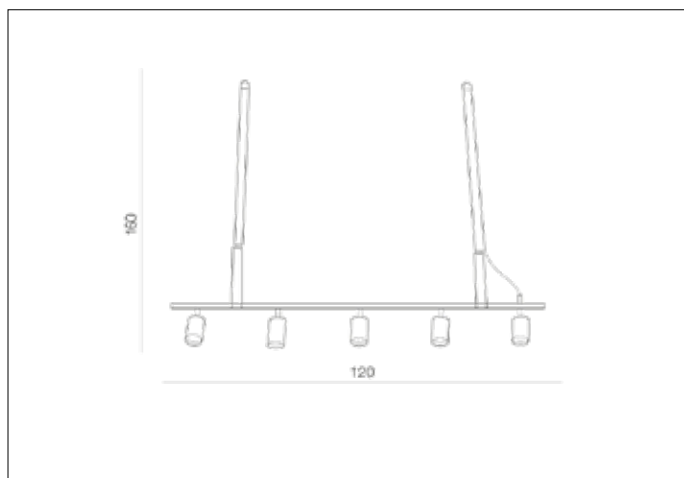

AZzardo[®]
LIGHTING

BIRAM BLACK/CH
AZ2638, EAN 5901238426387

Dimensions height / width / length [cm] Product Specifications

Product	160 x 120 x 10
Mounting inlet:	N/A x N/A x N/A
Ceiling base:	2,5 x 10 x N/A
Shades	8,2 x 5,5 x N/A

Line	DECORATIVE
Type	Pendant
Type of track	N/A
Colour	Black / Chrome
Material	Eco leather / Metal
Light source	5
Type of socket	GU10
Lumens	N/A
Kelvins	N/A
Beam angle	N/A
Dimmable	N/A
CCT	N/A
RGB	N/A
RA	N/A
App remote control	N/A
Remote control	N/A
Voltage	230V
Power	max LED 25W
Switch location	N/A
Protection class	IP20
Tilt	N/A
Rotation	N/A

Shipping info height / width / length [cm]

BOX 1:	10,5 x 125 x 21
BOX 2:	N/A x N/A x N/A
BOX 3:	N/A x N/A x N/A
Net weight [kg]	2,21
Gross weight [kg]	2,46

Energy efficiency

N/A

Azzardo Sp. z o.o.
ul. Strzeszyńska 33 60-479 Poznań,
NIP: 929-185-75-07