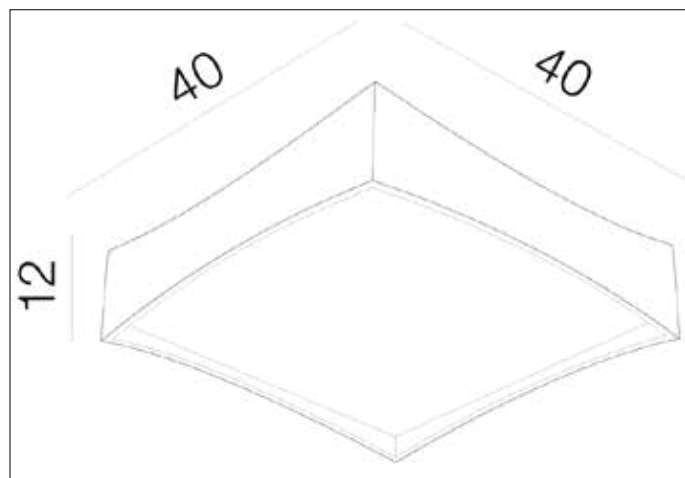

AZzardo[®]
LIGHTING

VECCIO 40 BLACK
AZ2624, EAN 5901238426240

Dimensions height / width / length [cm] Product Specifications

Product	12 x 40 x 40
Mounting inlet:	N/A x N/A x N/A
Ceiling base:	N/A x N/A x N/A
Shades	N/A x N/A x N/A

Line	DECORATIVE
Type	Top
Type of track	N/A
Colour	Black
Material	Aluminium / Acryl
Light source	1
Type of socket	LED INTEGRATED
Lumens	2100
Kelvins	3000
Beam angle	N/A
Dimmable	YES
CCT	N/A
RGB	N/A
RA	N/A
App remote control	N/A
Remote control	N/A
Voltage	230V
Power	30W
Switch location	N/A
Protection class	IP20
Tilt	N/A
Rotation	N/A

Shipping info height / width / length [cm]

BOX 1:	17 x 46 x 46
BOX 2:	N/A x N/A x N/A
BOX 3:	N/A x N/A x N/A
Net weight [kg]	3,6
Gross weight [kg]	4

Energy efficiency

Azzardo Sp. z o.o.
ul. Strzeszyńska 33 60-479 Poznań,
NIP: 929-185-75-07