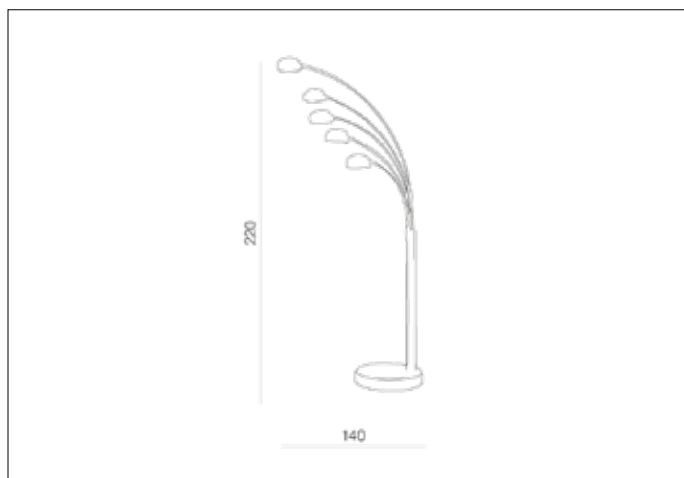

AZzardo[®]
LIGHTING

PALP ANTIQUE BRONZE
AZ2623, EAN 5901238426233

Dimensions height / width / length [cm] Product Specifications

Product	220 x 35 x 140
Mounting inlet:	N/A x N/A x N/A
Ceiling base:	N/A x N/A x N/A
Shades	7,7 x 13 x N/A

Line	DECORATIVE
Type	Floor
Type of track	N/A
Colour	Antique Brown
Material	Metal / Marble
Light source	5
Type of socket	E14
Lumens	N/A
Kelvins	N/A
Beam angle	N/A
Dimmable	N/A
CCT	N/A
RGB	N/A
RA	N/A
App remote control	N/A
Remote control	N/A
Voltage	230V
Power	max LED 25W
Switch location	On the wire
Protection class	IP20
Tilt	180°
Rotation	N/A

Shipping info height / width / length [cm]

BOX 1:	10,5 x 39,5 x 40,5
BOX 2:	164 x 49 x 10
BOX 3:	N/A x N/A x N/A
Net weight [kg]	14,5
Gross weight [kg]	16,2

Energy efficiency

N/A

Azzardo Sp. z o.o.
ul. Strzeszyńska 33 60-479 Poznań,
NIP: 929-185-75-07