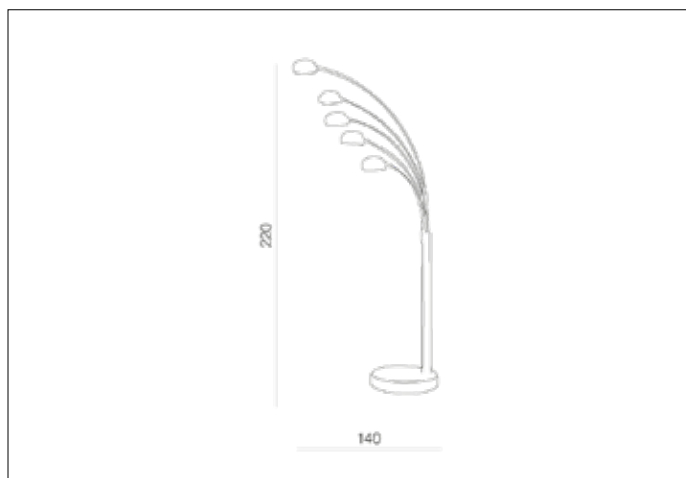

AZzardo[®]
LIGHTING

PALP MATT WH
AZ2622, EAN 5901238426226

Dimensions height / width / length [cm] Product Specifications

| | |
|-----------------|-----------------|
| Product | 220 x 35 x 140 |
| Mounting inlet: | N/A x N/A x N/A |
| Ceiling base: | N/A x N/A x N/A |
| Shades | 7,7 x 13 x N/A |

| | |
|--------------------|----------------|
| Line | DECORATIVE |
| Type | Floor |
| Type of track | N/A |
| Colour | Matt White |
| Material | Metal / Marble |
| Light source | 5 |
| Type of socket | E14 |
| Lumens | N/A |
| Kelvins | N/A |
| Beam angle | N/A |
| Dimmable | N/A |
| CCT | N/A |
| RGB | N/A |
| RA | N/A |
| App remote control | N/A |
| Remote control | N/A |
| Voltage | 230V |
| Power | max LED 40W |
| Switch location | On the wire |
| Protection class | IP20 |
| Tilt | 180° |
| Rotation | N/A |

Shipping info height / width / length [cm]

| | |
|-------------------|-----------------|
| BOX 1: | 172 x 40,5 x 9 |
| BOX 2: | 12 x 40 x 40 |
| BOX 3: | N/A x N/A x N/A |
| Net weight [kg] | 14,7 |
| Gross weight [kg] | 16,5 |