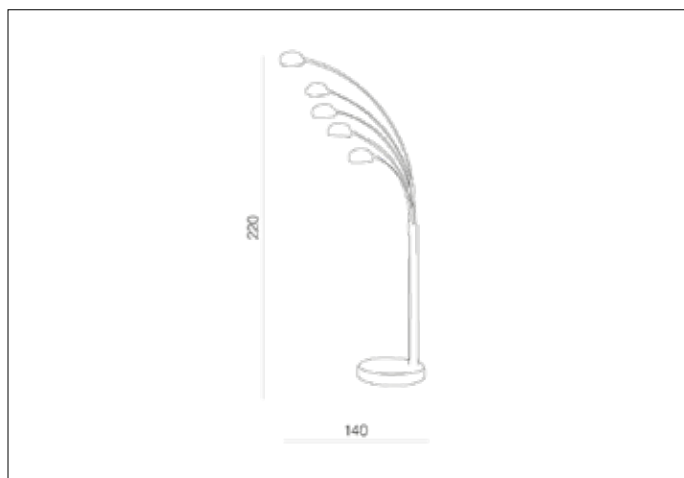

AZzardo[®]
LIGHTING

PALP MATT BK
AZ2621, EAN 5901238426219

Dimensions height / width / length [cm] Product Specifications

Product	220 x 35 x 140
Mounting inlet:	N/A x N/A x N/A
Ceiling base:	N/A x N/A x N/A
Shades	7,7 x 13 x N/A

Line	DECORATIVE
Type	Floor
Type of track	N/A
Colour	Matt Black
Material	Metal / Marble
Light source	5
Type of socket	E14
Lumens	N/A
Kelvins	N/A
Beam angle	N/A
Dimmable	N/A
CCT	N/A
RGB	N/A
RA	N/A
App remote control	N/A
Remote control	N/A
Voltage	230V
Power	max LED 40W
Switch location	On the wire
Protection class	IP20
Tilt	180°
Rotation	N/A

Shipping info height / width / length [cm]

BOX 1:	172 x 40,5 x 9
BOX 2:	12 x 40 x 40
BOX 3:	N/A x N/A x N/A
Net weight [kg]	14,7
Gross weight [kg]	16,5

Energy efficiency

Azzardo Sp. z o.o.
ul. Strzeszyńska 33 60-479 Poznań,
NIP: 929-185-75-07