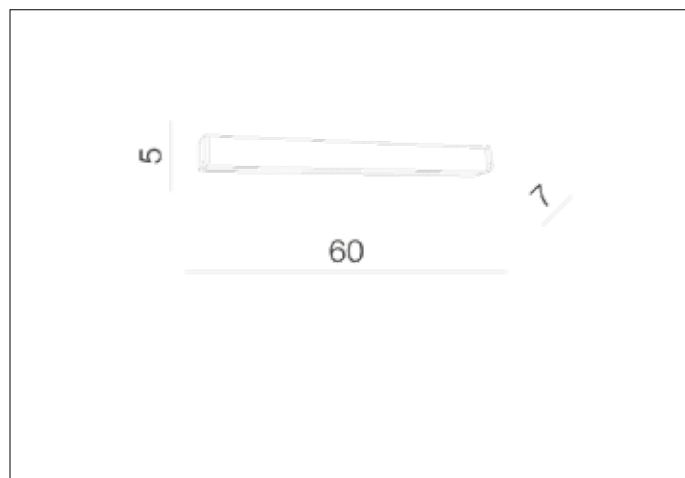

AZzardo[®]
LIGHTING

PETER 60 3000 MATT BLACK
AZ2614, EAN 5901238426141

Dimensions height / width / length [cm] Product Specifications

Product	5 x 60 x 7
Mounting inlet:	N/A x N/A x N/A
Ceiling base:	N/A x N/A x N/A
Shades	N/A x N/A x N/A

Line	DECORATIVE
Type	Wall
Type of track	N/A
Colour	Matt Black
Material	Aluminium / PC
Light source	1
Type of socket	LED INTEGRATED
Lumens	765
Kelvins	3000
Beam angle	N/A
Dimmable	N/A
CCT	N/A
RGB	N/A
RA	N/A
App remote control	N/A
Remote control	N/A
Voltage	230V
Power	12W
Switch location	N/A
Protection class	IP44
Tilt	N/A
Rotation	N/A

Shipping info height / width / length [cm]

BOX 1:	10,5 x 64 x 8,5
BOX 2:	N/A x N/A x N/A
BOX 3:	N/A x N/A x N/A
Net weight [kg]	1
Gross weight [kg]	1,2

Energy efficiency

Azzardo Sp. z o.o.
ul. Strzeszyńska 33 60-479 Poznań,
NIP: 929-185-75-07