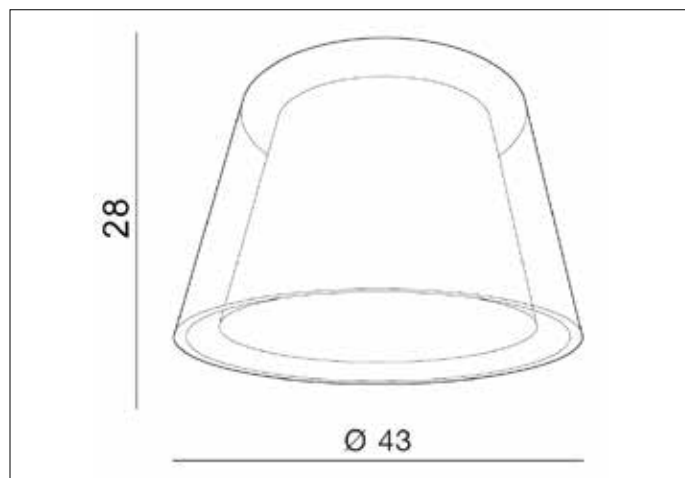

AZzardo[®]
LIGHTING

SHADE DS 43 WHITE
AZ2609, EAN 5901238426097

Dimensions height / width / length [cm] Product Specifications

Product	28 x 43 x N/A
Mounting inlet:	N/A x N/A x N/A
Ceiling base:	N/A x N/A x N/A
Shades	28 x 43 x N/A

Line	DECORATIVE
Type	Shade
Type of track	N/A
Colour	White / Black
Material	Fabric / Acryl / Metal
Light source	1
Type of socket	N/A
Lumens	N/A
Kelvins	N/A
Beam angle	N/A
Dimmable	N/A
CCT	N/A
RGB	N/A
RA	N/A
App remote control	N/A
Remote control	N/A
Voltage	N/AV
Power	N/A
Switch location	N/A
Protection class	N/A
Tilt	N/A
Rotation	N/A

Shipping info height / width / length [cm]

BOX 1:	32 x 46 x 46
BOX 2:	N/A x N/A x N/A
BOX 3:	N/A x N/A x N/A
Net weight [kg]	1,6
Gross weight [kg]	1,8

Energy efficiency

N/A

Azzardo Sp. z o.o.
ul. Strzeszyńska 33 60-479 Poznań,
NIP: 929-185-75-07