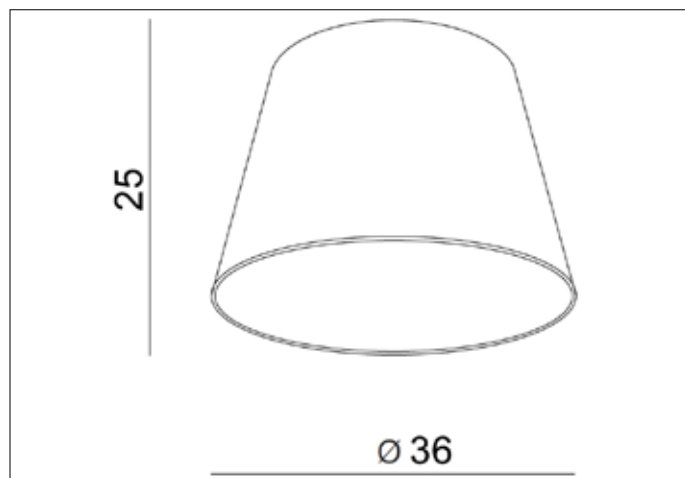

AZzardo[®]
LIGHTING

SHADE ZF 36 BLACK
AZ2603, EAN 5901238426035

Dimensions height / width / length [cm] Product Specifications

Product	25 x 36 x N/A
Mounting inlet:	N/A x N/A x N/A
Ceiling base:	N/A x N/A x N/A
Shades	25 x 36 x N/A

Line	DECORATIVE
Type	Shade
Type of track	N/A
Colour	Black
Material	Fabric / Metal
Light source	1
Type of socket	N/A
Lumens	N/A
Kelvins	N/A
Beam angle	N/A
Dimmable	N/A
CCT	N/A
RGB	N/A
RA	N/A
App remote control	N/A
Remote control	N/A
Voltage	N/AV
Power	N/A
Switch location	N/A
Protection class	N/A
Tilt	N/A
Rotation	N/A

Shipping info height / width / length [cm]

BOX 1:	29 x 38 x 38
BOX 2:	N/A x N/A x N/A
BOX 3:	N/A x N/A x N/A
Net weight [kg]	0,9
Gross weight [kg]	1

Energy efficiency

N/A

Azzardo Sp. z o.o.
ul. Strzeszyńska 33 60-479 Poznań,
NIP: 929-185-75-07