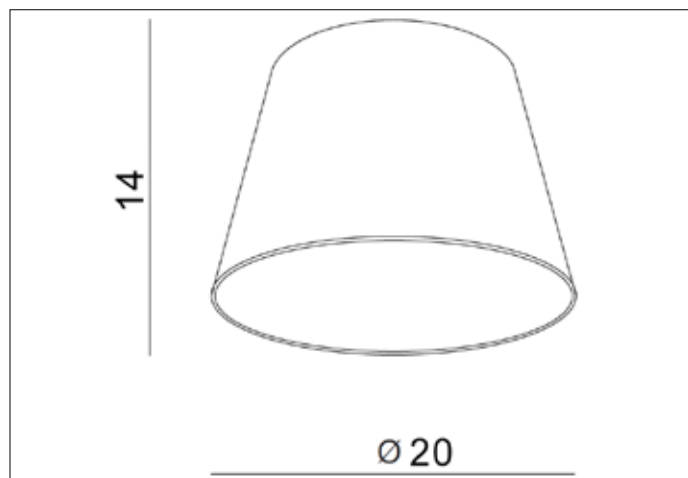

AZzardo[®]
LIGHTING

SHADE ZF 20 BLACK
AZ2597, EAN 5901238425977

Dimensions height / width / length [cm] Product Specifications

Product	14 x 20 x N/A
Mounting inlet:	N/A x N/A x N/A
Ceiling base:	N/A x N/A x N/A
Shades	14 x 20 x N/A

Line	DECORATIVE
Type	Shade
Type of track	N/A
Colour	Black
Material	Fabric / Metal
Light source	1
Type of socket	N/A
Lumens	N/A
Kelvins	N/A
Beam angle	N/A
Dimmable	N/A
CCT	N/A
RGB	N/A
RA	N/A
App remote control	N/A
Remote control	N/A
Voltage	N/AV
Power	N/A
Switch location	N/A
Protection class	N/A
Tilt	N/A
Rotation	N/A

Shipping info height / width / length [cm]

BOX 1:	18 x 24 x 24
BOX 2:	N/A x N/A x N/A
BOX 3:	N/A x N/A x N/A
Net weight [kg]	0,35
Gross weight [kg]	0,4

Energy efficiency

N/A

Azzardo Sp. z o.o.
ul. Strzeszyńska 33 60-479 Poznań,
NIP: 929-185-75-07