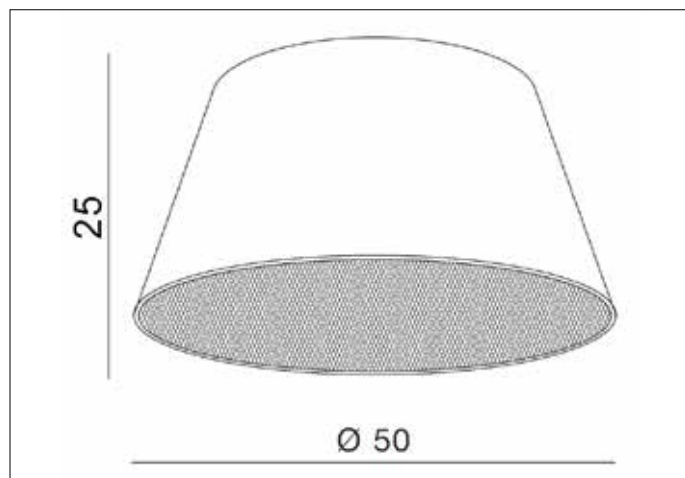

AZzardo[®]
LIGHTING

SHADE NF 50 BLACK
AZ2590, EAN 5901238425908

Dimensions height / width / length [cm] Product Specifications

Product	25 x 50 x N/A
Mounting inlet:	N/A x N/A x N/A
Ceiling base:	N/A x N/A x N/A
Shades	25 x 50 x N/A

Line	DECORATIVE
Type	Shade
Type of track	N/A
Colour	Black
Material	Fabric / Metal
Light source	1
Type of socket	N/A
Lumens	N/A
Kelvins	N/A
Beam angle	N/A
Dimmable	N/A
CCT	N/A
RGB	N/A
RA	N/A
App remote control	N/A
Remote control	N/A
Voltage	N/AV
Power	N/A
Switch location	N/A
Protection class	N/A
Tilt	N/A
Rotation	N/A

Shipping info height / width / length [cm]

BOX 1:	30 x 53 x 53
BOX 2:	N/A x N/A x N/A
BOX 3:	N/A x N/A x N/A
Net weight [kg]	2
Gross weight [kg]	2,2

Energy efficiency

N/A

Azzardo Sp. z o.o.
ul. Strzeszyńska 33 60-479 Poznań,
NIP: 929-185-75-07