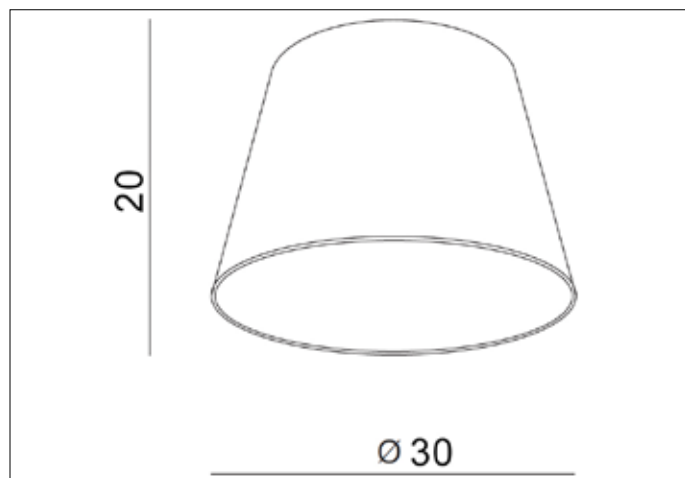

AZzardo[®]
LIGHTING

SHADE ZF 30 GREY
AZ2583, EAN 5901238425830

Dimensions height / width / length [cm] Product Specifications

Product	20 x 30 x N/A
Mounting inlet:	N/A x N/A x N/A
Ceiling base:	N/A x N/A x N/A
Shades	20 x 30 x N/A

Line	DECORATIVE
Type	Shade
Type of track	N/A
Colour	Grey
Material	Fabric / Metal
Light source	1
Type of socket	N/A
Lumens	N/A
Kelvins	N/A
Beam angle	N/A
Dimmable	N/A
CCT	N/A
RGB	N/A
RA	N/A
App remote control	N/A
Remote control	N/A
Voltage	N/AV
Power	N/A
Switch location	N/A
Protection class	N/A
Tilt	N/A
Rotation	N/A

Shipping info height / width / length [cm]

BOX 1:	24 x 32 x 32
BOX 2:	N/A x N/A x N/A
BOX 3:	N/A x N/A x N/A
Net weight [kg]	0,6
Gross weight [kg]	0,65

Energy efficiency

N/A

Azzardo Sp. z o.o.
ul. Strzeszyńska 33 60-479 Poznań,
NIP: 929-185-75-07