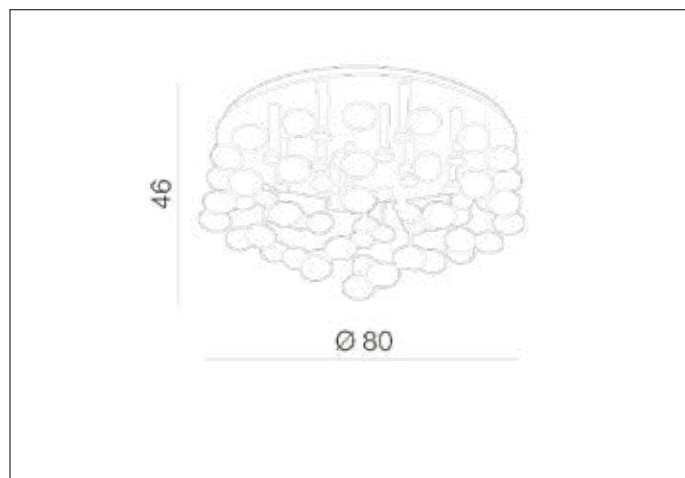

AZzardo[®]
LIGHTING

LUVIA 80 CLEAR
AZ2571, EAN 5901238425717

Dimensions height / width / length [cm] Product Specifications

Product	46 x 80 x N/A
Mounting inlet:	N/A x N/A x N/A
Ceiling base:	2,5 x 78 x N/A
Shades	N/A x N/A x N/A

Line	DECORATIVE
Type	Top / Pendant
Type of track	N/A
Colour	Clear
Material	Metal / Chrome / Glass
Light source	10
Type of socket	GU10
Lumens	N/A
Kelvins	N/A
Beam angle	N/A
Dimmable	N/A
CCT	N/A
RGB	N/A
RA	N/A
App remote control	N/A
Remote control	N/A
Voltage	230V
Power	max LED 40W
Switch location	N/A
Protection class	IP20
Tilt	N/A
Rotation	N/A

Shipping info height / width / length [cm]

BOX 1:	21 x 82 x 82
BOX 2:	N/A x N/A x N/A
BOX 3:	N/A x N/A x N/A
Net weight [kg]	8,4
Gross weight [kg]	9,3

Energy efficiency

Azzardo Sp. z o.o.
ul. Strzeszyńska 33 60-479 Poznań,
NIP: 929-185-75-07