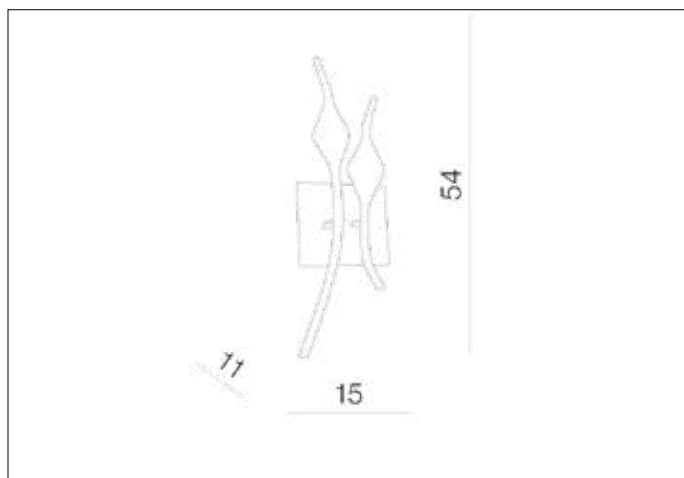

**AZzardo**<sup>®</sup>  
LIGHTING

SNAKE WALL GOLD  
AZ2569, EAN 5901238425694

### Dimensions height / width / length [cm] Product Specifications

Product	54 x 15 x 11
Mounting inlet:	N/A x N/A x N/A
Ceiling base:	N/A x N/A x N/A
Shades	N/A x N/A x N/A

Line	DECORATIVE
Type	Wall
Type of track	N/A
Colour	Gold
Material	Metal
Light source	2
Type of socket	G4
Lumens	70
Kelvins	3000
Beam angle	N/A
Dimmable	N/A
CCT	N/A
RGB	N/A
RA	N/A
App remote control	N/A
Remote control	N/A
Voltage	12V
Power	max LED 20W
Switch location	N/A
Protection class	IP20
Tilt	N/A
Rotation	N/A

### Shipping info height / width / length [cm]

BOX 1:	14 x 23 x 58
BOX 2:	N/A x N/A x N/A
BOX 3:	N/A x N/A x N/A
Net weight [kg]	1,4
Gross weight [kg]	1,6