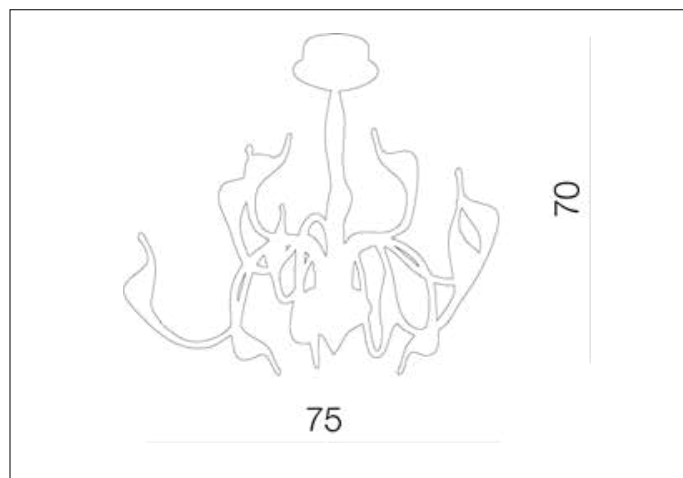

AZzardo[®]
 LIGHTING

SNAKE GOLD

AZ2568, EAN 5901238425687

Dimensions height / width / length [cm] **Product Specifications**

Product	70 x 75 x N/A
Mounting inlet:	N/A x N/A x N/A
Ceiling base:	6 x 20 x N/A
Shades	N/A x N/A x N/A

Line	DECORATIVE
Type	Pendant
Type of track	N/A
Colour	White
Material	Aluminium
Light source	12
Type of socket	G4
Lumens	70
Kelvins	3000
Beam angle	N/A
Dimmable	YES
CCT	N/A
RGB	N/A
RA	N/A
App remote control	N/A
Remote control	N/A
Voltage	12V
Power	max LED 260W
Switch location	N/A
Protection class	IP20
Tilt	N/A
Rotation	N/A

Shipping info height / width / length [cm]

BOX 1:	73 x 82 x 24
BOX 2:	N/A x N/A x N/A
BOX 3:	N/A x N/A x N/A
Net weight [kg]	6,2
Gross weight [kg]	6,7

Energy efficiency

Azzardo Sp. z o.o.
 ul. Strzeszyńska 33 60-479 Poznań,
 NIP: 929-185-75-07