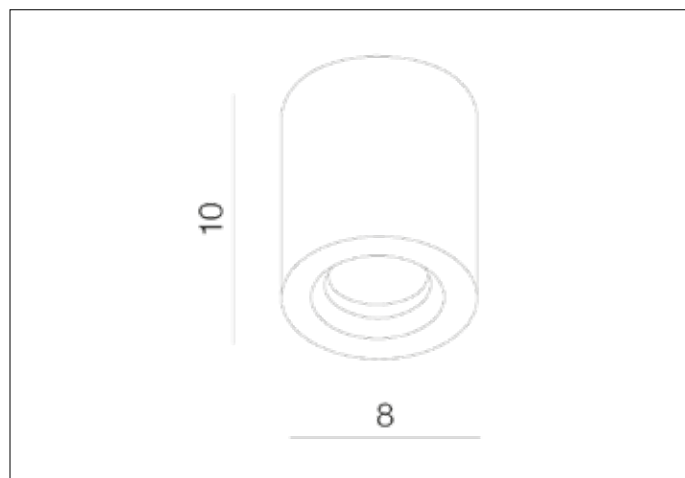

AZzardo[®]
 LIGHTING

ARO WHITE

AZ2559, EAN 5901238425595

Dimensions height / width / length [cm] **Product Specifications**

Product	10 x 8 x N/A
Mounting inlet:	N/A x N/A x N/A
Ceiling base:	N/A x N/A x N/A
Shades	N/A x N/A x N/A

Line	TECHNICAL
Type	Exposed Downlight
Type of track	N/A
Colour	White
Material	Aluminium
Light source	1
Type of socket	GU10
Lumens	N/A
Kelvins	N/A
Beam angle	N/A
Dimmable	N/A
CCT	N/A
RGB	N/A
RA	N/A
App remote control	N/A
Remote control	N/A
Voltage	230V
Power	max LED 50W
Switch location	N/A
Protection class	IP54
Tilt	N/A
Rotation	N/A

Shipping info height / width / length [cm]

BOX 1:	9 x 9 x 10,5
BOX 2:	N/A x N/A x N/A
BOX 3:	N/A x N/A x N/A
Net weight [kg]	0,3
Gross weight [kg]	0,35

Energy efficiency

N/A

Azzardo Sp. z o.o.
 ul. Strzeszyńska 33 60-479 Poznań,
 NIP: 929-185-75-07