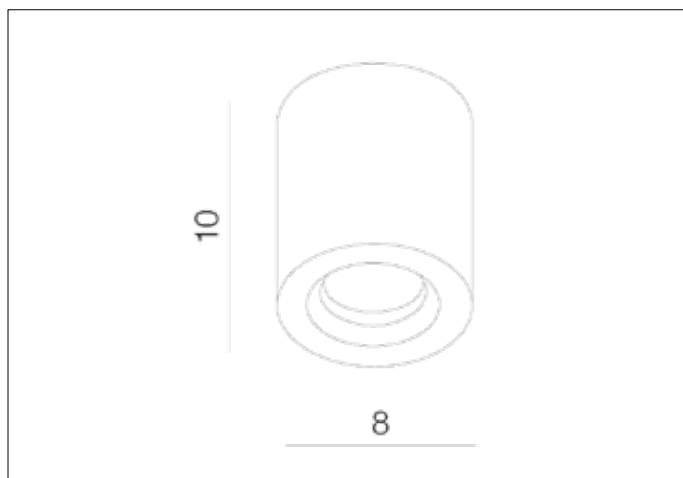

AZzardo[®]
LIGHTING

ARO BLACK

AZ2558, EAN 5901238425588

Dimensions height / width / length [cm] Product Specifications

Product	10 x 8 x N/A
Mounting inlet:	N/A x N/A x N/A
Ceiling base:	N/A x N/A x N/A
Shades	N/A x N/A x N/A

Line	TECHNICAL
Type	Exposed Downlight
Type of track	N/A
Colour	Black
Material	Aluminium
Light source	1
Type of socket	GU10
Lumens	N/A
Kelvins	N/A
Beam angle	N/A
Dimmable	N/A
CCT	N/A
RGB	N/A
RA	N/A
App remote control	N/A
Remote control	N/A
Voltage	230V
Power	max LED 50W
Switch location	N/A
Protection class	IP54
Tilt	N/A
Rotation	N/A

Shipping info height / width / length [cm]

BOX 1:	9 x 9 x 10,5
BOX 2:	N/A x N/A x N/A
BOX 3:	N/A x N/A x N/A
Net weight [kg]	0,3
Gross weight [kg]	0,35

Energy efficiency

Azzardo Sp. z o.o.
ul. Strzeszyńska 33 60-479 Poznań,
NIP: 929-185-75-07