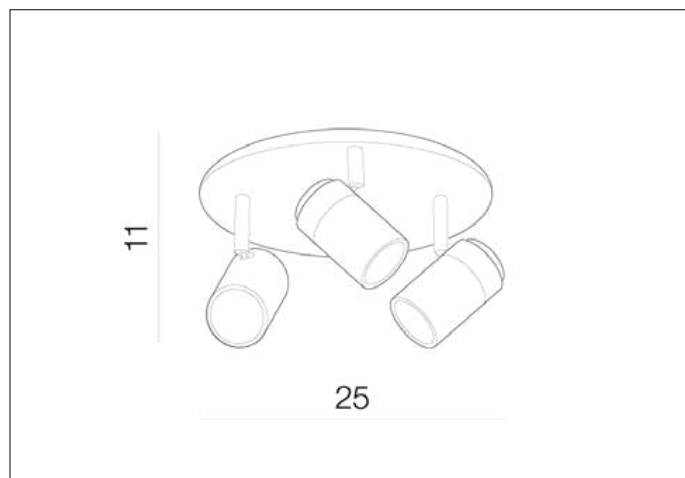

AZzardo[®]
LIGHTING

NOEMIE 3 ROUND
AZ2556, EAN 5901238425564

Dimensions height / width / length [cm] Product Specifications

Product	11 x 25 x N/A
Mounting inlet:	N/A x N/A x N/A
Ceiling base:	1,5 x 25 x N/A
Shades	9 x 5,5 x N/A

Line	DECORATIVE
Type	Top
Type of track	N/A
Colour	Chrome
Material	Frosted glass / Metal
Light source	3
Type of socket	GU10
Lumens	N/A
Kelvins	N/A
Beam angle	N/A
Dimmable	N/A
CCT	N/A
RGB	N/A
RA	N/A
App remote control	N/A
Remote control	N/A
Voltage	230V
Power	max LED 35W
Switch location	N/A
Protection class	IP44
Tilt	90°
Rotation	350°

Shipping info height / width / length [cm]

BOX 1:	13 x 26 x 26
BOX 2:	N/A x N/A x N/A
BOX 3:	N/A x N/A x N/A
Net weight [kg]	1,5
Gross weight [kg]	1,7

Energy efficiency

N/A

Azzardo Sp. z o.o.
ul. Strzeszyńska 33 60-479 Poznań,
NIP: 929-185-75-07