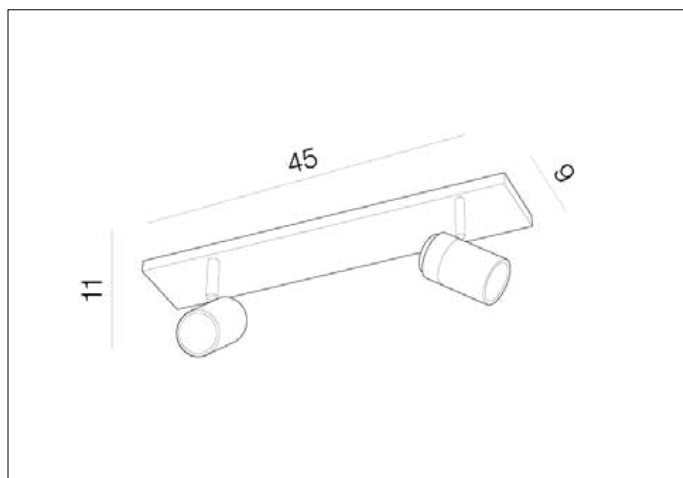

### Dimensions height / width / length [cm] Product Specifications

Product	11 x 45 x 9
Mounting inlet:	N/A x N/A x N/A
Ceiling base:	1,5 x 45 x 9
Shades	9 x 5,5 x N/A

Line	DECORATIVE
Type	Wall / Spotlight
Type of track	N/A
Colour	Chrome
Material	Frosted glass / Metal
Light source	2
Type of socket	GU10
Lumens	N/A
Kelvins	N/A
Beam angle	N/A
Dimmable	N/A
CCT	N/A
RGB	N/A
RA	N/A
App remote control	N/A
Remote control	N/A
Voltage	230V
Power	max LED 35W
Switch location	N/A
Protection class	IP44
Tilt	90°
Rotation	350°

### Shipping info height / width / length [cm]

BOX 1:	11 x 47 x 14
BOX 2:	N/A x N/A x N/A
BOX 3:	N/A x N/A x N/A
Net weight [kg]	1,3
Gross weight [kg]	1,5