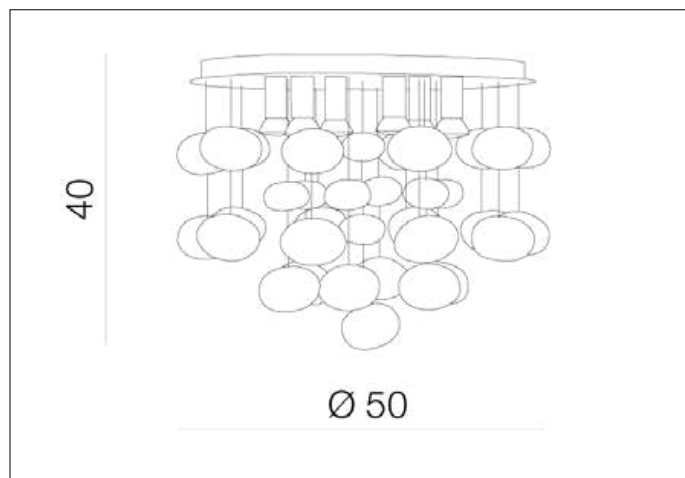

AZzardo[®]
LIGHTING

LUVIA CHROME
AZ2541, EAN 5901238425410

Dimensions height / width / length [cm] Product Specifications

Product	40 x 50 x N/A
Mounting inlet:	N/A x N/A x N/A
Ceiling base:	2,5 x 48 x N/A
Shades	N/A x N/A x N/A

Line	DECORATIVE
Type	Top / Pendant
Type of track	N/A
Colour	Chrome
Material	Metal / Chrome / Glass
Light source	6
Type of socket	GU10
Lumens	N/A
Kelvins	N/A
Beam angle	N/A
Dimmable	N/A
CCT	N/A
RGB	N/A
RA	N/A
App remote control	N/A
Remote control	N/A
Voltage	230V
Power	max LED 40W
Switch location	N/A
Protection class	IP20
Tilt	N/A
Rotation	N/A

Shipping info height / width / length [cm]

BOX 1:	24 x 53 x 53
BOX 2:	N/A x N/A x N/A
BOX 3:	N/A x N/A x N/A
Net weight [kg]	3,6
Gross weight [kg]	4

Energy efficiency

Azzardo Sp. z o.o.
ul. Strzeszyńska 33 60-479 Poznań,
NIP: 929-185-75-07