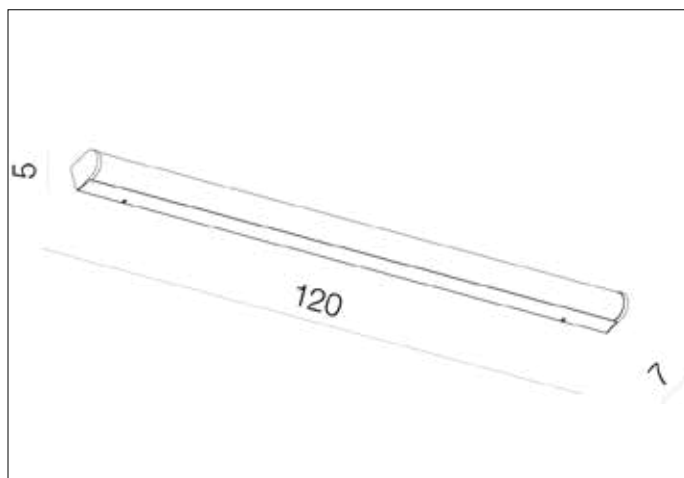

**AZzardo**<sup>®</sup>  
LIGHTING

PETRA 120 4000 CHROME  
AZ2471, EAN 5901238424710

### Dimensions height / width / length [cm] Product Specifications

Product	5 x 120 x 7
Mounting inlet:	N/A x N/A x N/A
Ceiling base:	N/A x N/A x N/A
Shades	N/A x N/A x N/A

Line	DECORATIVE
Type	Wall
Type of track	N/A
Colour	Chrome
Material	Aluminium / PC
Light source	1
Type of socket	LED INTEGRATED
Lumens	1640
Kelvins	4000
Beam angle	N/A
Dimmable	N/A
CCT	N/A
RGB	N/A
RA	N/A
App remote control	N/A
Remote control	N/A
Voltage	230V
Power	24W
Switch location	N/A
Protection class	IP44
Tilt	N/A
Rotation	N/A

### Shipping info height / width / length [cm]

BOX 1:	10 x 124 x 9
BOX 2:	N/A x N/A x N/A
BOX 3:	N/A x N/A x N/A
Net weight [kg]	1,7
Gross weight [kg]	1,9