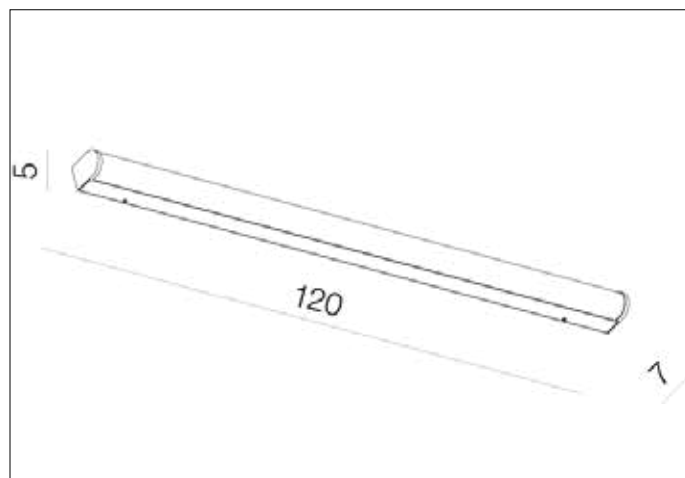

AZzardo[®]
LIGHTING

PETRA 120 3000 CHROME
AZ2470, EAN 5901238424703

Dimensions height / width / length [cm] Product Specifications

Product	5 x 120 x 7
Mounting inlet:	N/A x N/A x N/A
Ceiling base:	N/A x N/A x N/A
Shades	N/A x N/A x N/A

Line	DECORATIVE
Type	Wall
Type of track	N/A
Colour	Chrome
Material	Aluminium / PC
Light source	1
Type of socket	LED INTEGRATED
Lumens	1560
Kelvins	3000
Beam angle	N/A
Dimmable	N/A
CCT	N/A
RGB	N/A
RA	N/A
App remote control	N/A
Remote control	N/A
Voltage	230V
Power	24W
Switch location	N/A
Protection class	IP44
Tilt	N/A
Rotation	N/A

Shipping info height / width / length [cm]

BOX 1:	10 x 124 x 9
BOX 2:	N/A x N/A x N/A
BOX 3:	N/A x N/A x N/A
Net weight [kg]	1,7
Gross weight [kg]	1,9

Energy efficiency

Azzardo Sp. z o.o.
ul. Strzeszyńska 33 60-479 Poznań,
NIP: 929-185-75-07